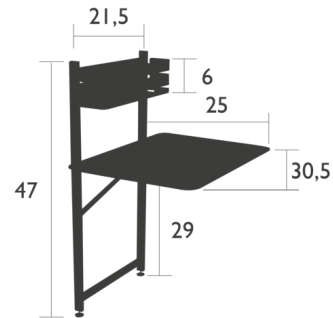

Lightology

lightology.com
866-954-4489
04-25-26

Project: _____

Company: _____

Location: _____ Fixture Type: _____

SPEC #: **FMB1416826**

Approved On: _____ Approved By: _____

Bistro Balcony Table

By Fermob

Description

The Bistro Balcony Table is perfect where outdoor space is limited. The steel frame has an adjustable hooking system and fold away steel top. Includes a planter for foliage or storage. Fits balconies up to 47 inches. Not recommended for use near salt air conditions and chlorinated pools.

Shown in candied orange

31 lb

Specifications

COLOR	N/A
BODY FINISH	Candied Orange
WATTAGE	N/A
DIMMER	N/A
DIMENSIONS	21.5"W x 47"H x 25"D
BULB	N/A
COUNTRY OF ORIGIN	France

CLICK TO VIEW PRODUCT

Notes: