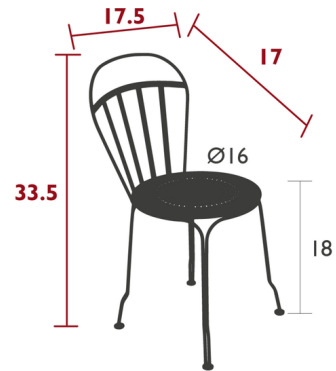

## Louvre Side Chair Set of 2

By Fermob

### Description

The Louvre Side Chair, with its simple classic lines, will bring more than a touch of charm and elegance to your patio or terrace, its generously proportioned seat offers unrivalled comfort. Sold as a set of 2. Steel rod frame, Perforated steel sheet seat, Steel wires and steel flat wires backrest, Stacking : x 10 (Height - stacked : 62 in.) Not recommended for use near salt air conditions and chlorinated pools.

### Specifications

COLOR	N/A
BODY FINISH	Candied Orange
WATTAGE	N/A
DIMMER	N/A
DIMENSIONS	17.5"W x 33.5"H x 17"D
BULB	N/A
COUNTRY OF ORIGIN	France

CLICK TO VIEW PRODUCT

Notes: