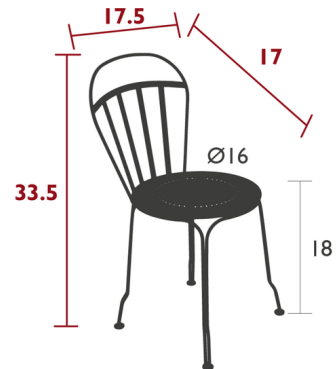

By Fermob

Description

The Louvre Side Chair, with its simple classic lines, will bring more than a touch of charm and elegance to your patio or terrace, its generously proportioned seat offers unrivalled comfort. Sold as a set of 2. Steel rod frame, Perforated steel sheet seat, Steel wires and steel flat wires backrest, Stacking : x 10 (Height - stacked : 62 in.) Not recommended for use near salt air conditions and chlorinated pools.

Shown in candied orange

Specifications

| | |
|-------------------|------------------------|
| COLOR | N/A |
| BODY FINISH | Candied Orange |
| WATTAGE | N/A |
| DIMMER | N/A |
| DIMENSIONS | 17.5"W x 33.5"H x 17"D |
| BULB | N/A |
| COUNTRY OF ORIGIN | France |