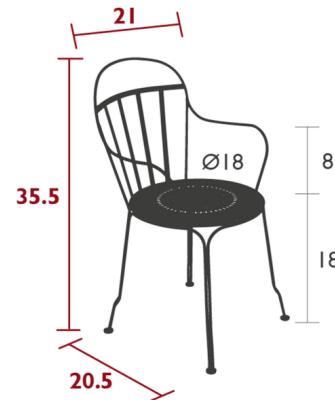

### Description

The Louvre Armchair, with its simple classic lines, will bring more than a touch of charm and elegance to your patio or terrace, its generously proportioned seat offering unrivalled comfort. Sold as a set of 2. Steel rod frame, Perforated steel sheet seat, Steel wires and steel flat wires backrest, Steel rod armrests, Stacking : x 7 (Height - stacked : 55 in.) Not recommended for use near salt air conditions and chlorinated pools.

### Specifications

COLOR	N/A
BODY FINISH	Maya Blue
WATTAGE	N/A
DIMMER	N/A
DIMENSIONS	21"W x 35.5"H x 20.5"D
BULB	N/A
COUNTRY OF ORIGIN	France

CLICK TO VIEW PRODUCT

Notes: