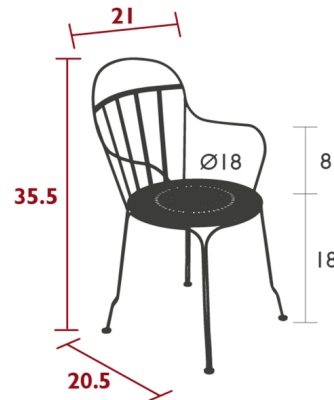

Lightology

lightology.com
866-954-4489
07-06-26

Project: _____

Company: _____

Location: _____ Fixture Type: _____

SPEC #: **FMB1416829**

Approved On: _____ Approved By: _____

Louvre Armchair By Fermob

Description

The Louvre Armchair, with its simple classic lines, will bring more than a touch of charm and elegance to your patio or terrace, its generously proportioned seat offering unrivalled comfort. Sold as a set of 2. Steel rod frame, Perforated steel sheet seat, Steel wires and steel flat wires backrest, Steel rod armrests, Stacking : x 7 (Height - stacked : 55 in.) Not recommended for use near salt air conditions and chlorinated pools.

Shown in maya blue

Specifications

COLOR	N/A
BODY FINISH	Maya Blue
WATTAGE	N/A
DIMMER	N/A
DIMENSIONS	21"W x 35.5"H x 20.5"D
BULB	N/A
COUNTRY OF ORIGIN	France

CLICK TO VIEW PRODUCT

Notes: