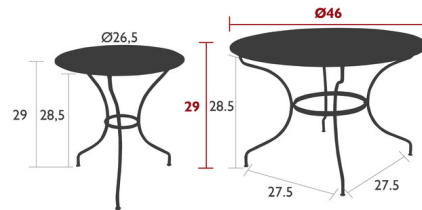

By Fermob

Description

The Opera+ Round Table brings an elegance to your space, which blends it to all styles, from the most classic to the ultra-contemporary. So, let your creative side loose, and mix and match Opera with the colors and chairs of your choice!
Note: The 46 inch size has a parasol hole that take a 1.5 inch max pole. Not recommended for use near salt air conditions and chlorinated pools.

Shown in maya blue

Specifications

COLOR	N/A
BODY FINISH	Maya Blue
WATTAGE	N/A
DIMMER	N/A
DIMENSIONS	26.5"W x 29"H x 26.5"D
BULB	N/A
COUNTRY OF ORIGIN	France

CLICK TO VIEW PRODUCT

Notes: