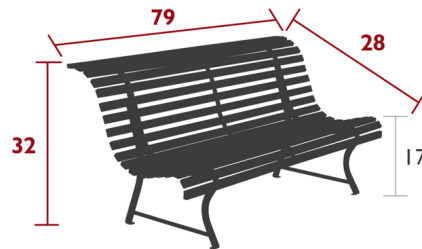

By Fermob

Description

The Louisiane Long Bench combines a timeless Parisian shape with sturdy steel construction to create a piece that is suited for any outdoor setting. Supported by carefully crafted steel slats, the rounded shape gives a more romantic feel to this classic park bench. Steel frame, Square steel tube, Central strip in aluminum. Not recommended for use near salt air conditions and chlorinated pools.

Shown in candied orange

Specifications

COLOR	N/A
BODY FINISH	Candied Orange
WATTAGE	N/A
DIMMER	N/A
DIMENSIONS	79"W x 32"H x 28"D
BULB	N/A
COUNTRY OF ORIGIN	France

CLICK TO VIEW PRODUCT

Notes: