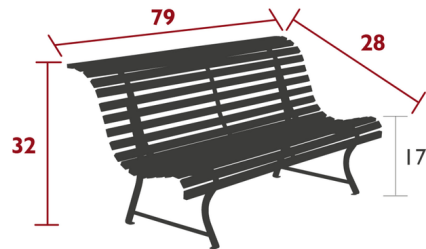

By Fermob

Description

The Louisiane Long Bench combines a timeless Parisian shape with sturdy steel construction to create a piece that is suited for any outdoor setting. Supported by carefully crafted steel slats, the rounded shape gives a more romantic feel to this classic park bench. Steel frame, Square steel tube, Central strip in aluminum. Not recommended for use near salt air conditions and chlorinated pools.

Shown in candied orange

Specifications

COLOR	N/A
BODY FINISH	Candied Orange
WATTAGE	N/A
DIMMER	N/A
DIMENSIONS	79"W x 32"H x 28"D
BULB	N/A
COUNTRY OF ORIGIN	France

CLICK TO VIEW PRODUCT

Notes: