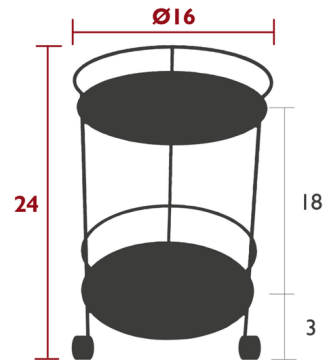

Lightology

lightology.com
866-954-4489
04-25-26

Project: _____

Company: _____

Location: _____ Fixture Type: _____

SPEC #: **FMB1416851**

Approved On: _____ Approved By: _____

Gueridons Wheeled Side Table

By Fermob

Description

The Guinguette Small Wheeled Table with Double Table Top offers two pedestals for conveniently storing items. It is multifunctional and mobile for entertaining and storage. Use as a side bar cart at parties, or a side table when extra company arrives. Steel rod frame, Steel sheet table top, Polyamide wheels

Shown in maya blue

Specifications

COLOR	N/A
BODY FINISH	Maya Blue
WATTAGE	N/A
DIMMER	N/A
DIMENSIONS	16"W x 24"H x 16"D
BULB	N/A
COUNTRY OF ORIGIN	France

CLICK TO VIEW PRODUCT

Notes: