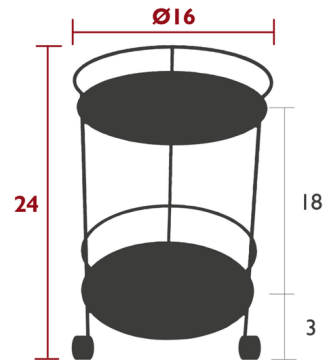

Lightology

lightology.com
866-954-4489
07-06-26

Project: _____

Company: _____

Location: _____ Fixture Type: _____

SPEC #: **FMB1416851**

Approved On: _____ Approved By: _____

Gueridons Wheeled Side Table

By Fermob

Description

The Guinguette Small Wheeled Table with Double Table Top offers two pedestals for conveniently storing items. It is multifunctional and mobile for entertaining and storage. Use as a side bar cart at parties, or a side table when extra company arrives. Steel rod frame, Steel sheet table top, Polyamide wheels

Shown in maya blue

Specifications

COLOR	N/A
BODY FINISH	Maya Blue
WATTAGE	N/A
DIMMER	N/A
DIMENSIONS	16"W x 24"H x 16"D
BULB	N/A
COUNTRY OF ORIGIN	France

CLICK TO VIEW PRODUCT

Notes: