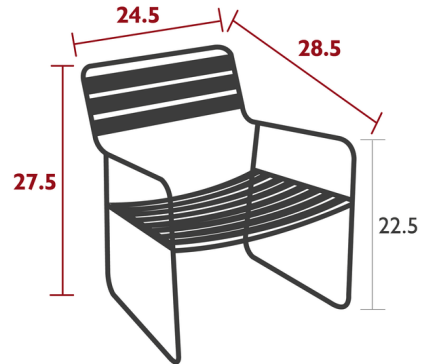

Lightology

lightology.com
866-954-4489
07-02-26

Project: _____

Company: _____

Location: _____ Fixture Type: _____

SPEC #: **FMB1416854**

Approved On: _____ Approved By: _____

Surprising Low Armchair By Fermob

Description

The Surprising Low Armchair brings a clean, comfort to your space. The steel frame has laser-cut steel sheet slats for the seat and backrest.

Shown in candied orange

Specifications

COLOR	N/A
BODY FINISH	Candied Orange
WATTAGE	N/A
DIMMER	N/A
DIMENSIONS	24.5"W x 27.5"H x 28.5"D
BULB	N/A
COUNTRY OF ORIGIN	France