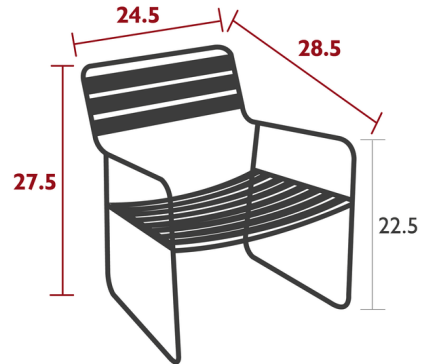

## Surprising Low Armchair By Fermob

### Description

The Surprising Low Armchair brings a clean, comfort to your space. The steel frame has laser-cut steel sheet slats for the seat and backrest.

Shown in candied orange

### Specifications

COLOR	N/A
BODY FINISH	Candied Orange
WATTAGE	N/A
DIMMER	N/A
DIMENSIONS	24.5"W x 27.5"H x 28.5"D
BULB	N/A
COUNTRY OF ORIGIN	France

CLICK TO VIEW PRODUCT

Notes: