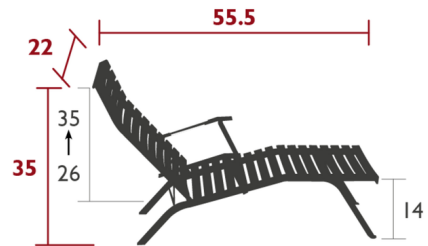

By Fermob

Description

The Bistro Folding Chaise Lounge is made of lacquered steel and has a cataphoresis finish, which is a very high protection treatment that makes it good for outdoor use. It has curved slats and an adjustable backrest with three positions. Steel frame, Curved steel slats, Steel armrests, Adjustable backrest 3 positions (26-30.5-35 in.)

Shown in maya blue

Specifications

COLOR	N/A
BODY FINISH	Maya Blue
WATTAGE	N/A
DIMMER	N/A
DIMENSIONS	55.5"L x 22"W x 35"H
BULB	N/A
COUNTRY OF ORIGIN	France

CLICK TO VIEW PRODUCT

Notes: