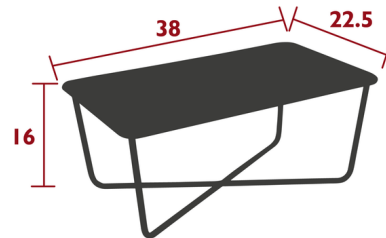

By Fermob

Description

A new collection of comfortable, generously proportioned and smart garden furniture. This low table has featherweight design due to the materials used, making it extremely easy to move and handle. Steel sheet table top, Steel tube base

Shown in candied orange

Specifications

COLOR	N/A
BODY FINISH	Candied Orange
WATTAGE	N/A
DIMMER	N/A
DIMENSIONS	38"W x 16"H x 22.5"D
BULB	N/A
COUNTRY OF ORIGIN	France

CLICK TO VIEW PRODUCT

Notes: