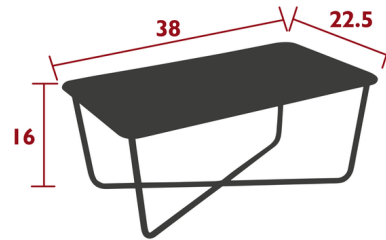

### Description

A new collection of comfortable, generously proportioned and smart garden furniture. This low table has featherweight design due to the materials used, making it extremely easy to move and handle. Steel sheet table top, Steel tube base

### Specifications

COLOR	N/A
BODY FINISH	Candied Orange
WATTAGE	N/A
DIMMER	N/A
DIMENSIONS	38"W x 16"H x 22.5"D
BULB	N/A
COUNTRY OF ORIGIN	France

CLICK TO VIEW PRODUCT

Notes: