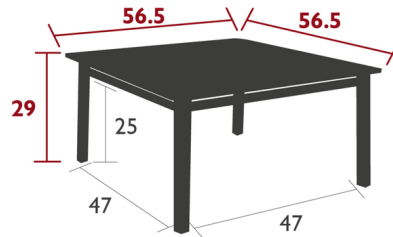

By Fermob

Description

The Craft Table has a square tubular steel base and an electro-zinc coated solid steel sheet table top. The cataphoresis finish, a high protection treatment makes it perfect for outdoor use. Fits about eight people. The Craft Cable and the Costa Chairs can be matched for a successful combination. Steel sheet table top, Square tubular steel base, Leg riser provided for rain runoff.

Shown in maya blue

Specifications

COLOR	N/A
BODY FINISH	Maya Blue
WATTAGE	N/A
DIMMER	N/A
DIMENSIONS	56.5"W x 29"H x 56.5"D
BULB	N/A
COUNTRY OF ORIGIN	France

CLICK TO VIEW PRODUCT

Notes: