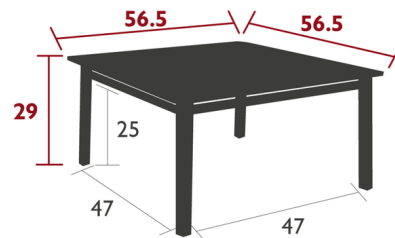

By Fermob

Description

The Craft Table has a square tubular steel base and an electro-zinc coated solid steel sheet table top. The cataphoresis finish, a high protection treatment makes it perfect for outdoor use. Fits about eight people. The Craft Cable and the Costa Chairs can be matched for a successful combination. Steel sheet table top, Square tubular steel base, Leg riser provided for rain runoff.

Shown in maya blue

Specifications

COLOR	N/A
BODY FINISH	Maya Blue
WATTAGE	N/A
DIMMER	N/A
DIMENSIONS	56.5"W x 29"H x 56.5"D
BULB	N/A
COUNTRY OF ORIGIN	France

CLICK TO VIEW PRODUCT

Notes: