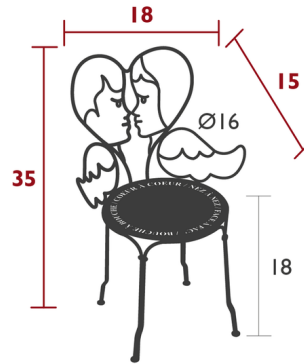

### Description

In creating Ange, designer Jean-Charles de Castelbajac restyled the 1900 chair, one of the emblematic references of the Fermob catalogue. He offers us a kiss between two cherubs, and a poem that lies somewhere between Cocteau and Saint-Exupery. The designer invites you to take flight on this chair, with its wings spread wide... for a moment of escape among the clouds. Steel rod frame, Laser-cut steel sheet seat, Laser-cut steel backrest, Hand-forged wings and rings, Stacking capacity : x 3 (Height - stacked : 53 in.)

### Specifications

COLOR	N/A
BODY FINISH	Candied Orange
WATTAGE	N/A
DIMMER	N/A
DIMENSIONS	18"W x 35"H x 15"D
BULB	N/A
COUNTRY OF ORIGIN	France

CLICK TO VIEW PRODUCT

Notes: