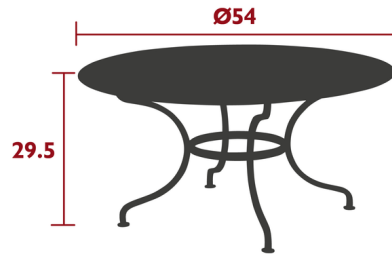

Specifications

COLOR	N/A
BODY FINISH	Maya Blue
WATTAGE	N/A
DIMMER	N/A
DIMENSIONS	.54"W x 29.5"H x 54"D
BULB	N/A
COUNTRY OF ORIGIN	France

CLICK TO VIEW PRODUCT

Notes: