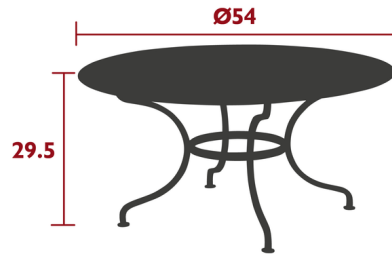

## Romane Round Dining Table

By Fermob

### Description

This high quality round Romane Table can fit between six and eight guests. Its base is solid steel and has a flat steel belt. The table top is solid steel sheet. The cataphoresis finish, a high protection treatment makes it great for outdoor use. Steel sheet table top, Square tubular steel base, Flat iron belt, Height-adjustable feet, Leg riser provided for rain runoff

### Specifications

COLOR	N/A
BODY FINISH	Maya Blue
WATTAGE	N/A
DIMMER	N/A
DIMENSIONS	.54"W x 29.5"H x 54"D
BULB	N/A
COUNTRY OF ORIGIN	France

CLICK TO VIEW PRODUCT

Notes: