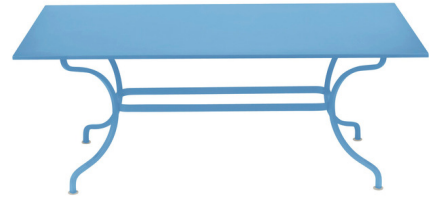

Lightology

lightology.com
866-954-4489
04-25-26

Project: _____

Company: _____

Location: _____ Fixture Type: _____

SPEC #: **FMB1416879**

Approved On: _____ Approved By: _____

Romane Dining Table

By Fermob

Description

The Romane Table is 71 x 39.5 in and can seat eight to ten guests. Its base is solid steel and has a flat steel belt. The table top is solid steel sheet and has rounded corners. The cataphoresis finish, a high protection treatment makes it perfect for outdoor use. Steel frame, Steel sheet table top, Flat iron belt, Leg riser provided for rain runoff, Height-adjustable pads, Product enhancement : Table top stiffened by adding crosspieces

Shown in maya blue

Specifications

COLOR	N/A
BODY FINISH	Maya Blue
WATTAGE	N/A
DIMMER	N/A
DIMENSIONS	71"W x 29.5"H x 39.5"D
BULB	N/A
COUNTRY OF ORIGIN	France

CLICK TO VIEW PRODUCT

Notes: