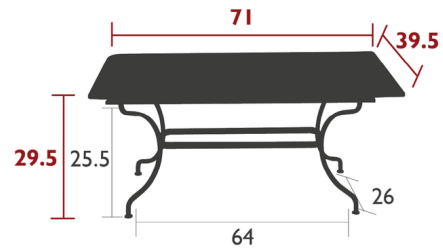

By Fermob

Description

The Romane Table is 71 x 39.5 in and can seat eight to ten guests. Its base is solid steel and has a flat steel belt. The table top is solid steel sheet and has rounded corners. The cataphoresis finish, a high protection treatment makes it perfect for outdoor use. Steel frame, Steel sheet table top, Flat iron belt, Leg riser provided for rain runoff, Height-adjustable pads, Product enhancement : Table top stiffened by adding crosspieces

Shown in maya blue

Specifications

COLOR	N/A
BODY FINISH	Maya Blue
WATTAGE	N/A
DIMMER	N/A
DIMENSIONS	71"W x 29.5"H x 39.5"D
BULB	N/A
COUNTRY OF ORIGIN	France

CLICK TO VIEW PRODUCT

Notes: