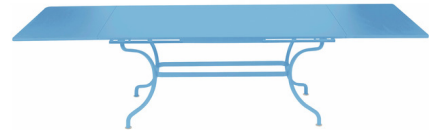

By Fermob

Description

The Romane Table can fit between ten to fourteen guests. Its base is solid steel and has a flat steel belt. The table top is solid steel sheet and has rounded corners. The cataphoresis finish, a high protection treatment makes it great for outdoor use. Steel frame, Steel sheet table top, Flat iron belt, Leg riser provided for rain runoff, Height-adjustable pads, Product enhancement : Table top stiffened by adding crosspieces

Specifications

COLOR	N/A
BODY FINISH	Maya Blue
WATTAGE	N/A
DIMMER	N/A
DIMENSIONS	118"W x 29.5"H x 39.5"D
BULB	N/A
COUNTRY OF ORIGIN	France

Shown in maya blue

CLICK TO VIEW PRODUCT

Notes: