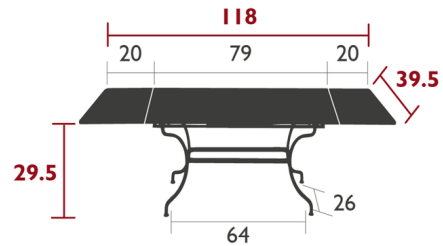

By Fermob

Description

The Romane Table can fit between ten to fourteen guests. Its base is solid steel and has a flat steel belt. The table top is solid steel sheet and has rounded corners. The cataphoresis finish, a high protection treatment makes it great for outdoor use. Steel frame, Steel sheet table top, Flat iron belt, Leg riser provided for rain runoff, Height-adjustable pads, Product enhancement : Table top stiffened by adding crosspieces

Specifications

COLOR	N/A
BODY FINISH	Maya Blue
WATTAGE	N/A
DIMMER	N/A
DIMENSIONS	118"W x 29.5"H x 39.5"D
BULB	N/A
COUNTRY OF ORIGIN	France

Shown in maya blue

CLICK TO VIEW PRODUCT

Notes: