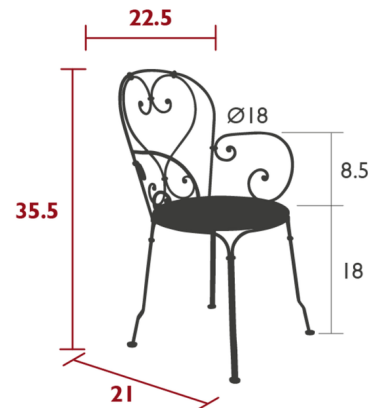

Lightology

lightology.com
866-954-4489
04-25-26

Project: _____

Company: _____

Location: _____ Fixture Type: _____

SPEC #: **FMB1416886**

Approved On: _____ Approved By: _____

1900 Armchair Set of 2

By Fermob

Description

Intricate scrollwork crafted from solid steel defines the 1900 Armchair. This delightful design was inspired by the long French tradition of romantic parks, gardens and bandstands. Perfect for the outdoor caf, patio or home garden, the 1900 Chair features modern updates which make it stackable for easier storage as well as making it more comfortable. Steel rod frame, Perforated steel sheet seat, Steel rod backrest, Hand forged scrolls, armrests, and rings, Stacking : x 4 (Height - stacked : 48 in.)

Shown in candied orange

Specifications

COLOR	N/A
BODY FINISH	Candied Orange
WATTAGE	N/A
DIMMER	N/A
DIMENSIONS	21"W x 35.5"H x 22.5"D
BULB	N/A
COUNTRY OF ORIGIN	France

CLICK TO VIEW PRODUCT

Notes: