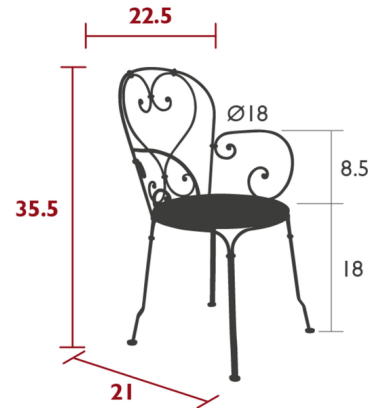

Lightology

lightology.com
866-954-4489
07-06-26

Project: _____

Company: _____

Location: _____ Fixture Type: _____

SPEC #: **FMB1416886**

Approved On: _____ Approved By: _____

1900 Armchair Set of 2

By Fermob

Description

Intricate scrollwork crafted from solid steel defines the 1900 Armchair. This delightful design was inspired by the long French tradition of romantic parks, gardens and bandstands. Perfect for the outdoor caf, patio or home garden, the 1900 Chair features modern updates which make it stackable for easier storage as well as making it more comfortable. Steel rod frame, Perforated steel sheet seat, Steel rod backrest, Hand forged scrolls, armrests, and rings, Stacking : x 4 (Height - stacked : 48 in.)

Shown in candied orange

Specifications

COLOR	N/A
BODY FINISH	Candied Orange
WATTAGE	N/A
DIMMER	N/A
DIMENSIONS	21"W x 35.5"H x 22.5"D
BULB	N/A
COUNTRY OF ORIGIN	France

CLICK TO VIEW PRODUCT

Notes: