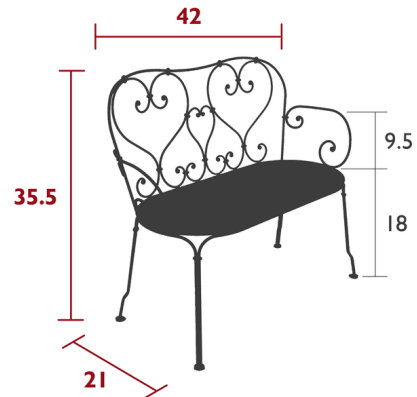

Lightology

lightology.com
866-954-4489
07-07-26

Project: _____

Company: _____

Location: _____ Fixture Type: _____

SPEC #: **FMB1416888**

Approved On: _____ Approved By: _____

1900 Bench

By Fermob

Description

Create a spot of romance with the 1900 Bench. With hand-forged scrolls and delicate perforations, this bench is ideal for relaxing with your loved one in the home garden, or just a place for friendly conversation. The design of the 1900 Bench was inspired by the long French tradition of romantic parks, gardens and bandstands since the turn of the century. Steel rod frame, Perforated steel sheet seat, Steel rod backrest, Hand forged scrolls, armrests, and rings, Stacking : x 2 (Height - stacked : 41 in.)

Shown in candied orange

Specifications

COLOR	N/A
BODY FINISH	Candied Orange
WATTAGE	N/A
DIMMER	N/A
DIMENSIONS	42"W x 36"H x 21"D
BULB	N/A
COUNTRY OF ORIGIN	France

CLICK TO VIEW PRODUCT

Notes: