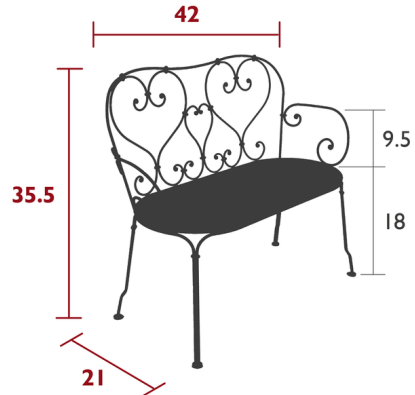

Lightology

lightology.com
866-954-4489
04-25-26

Project: _____

Company: _____

Location: _____ Fixture Type: _____

SPEC #: **FMB1416888**

Approved On: _____ Approved By: _____

1900 Bench By Fermob

Description

Create a spot of romance with the 1900 Bench. With hand-forged scrolls and delicate perforations, this bench is ideal for relaxing with your loved one in the home garden, or just a place for friendly conversation. The design of the 1900 Bench was inspired by the long French tradition of romantic parks, gardens and bandstands since the turn of the century. Steel rod frame, Perforated steel sheet seat, Steel rod backrest, Hand forged scrolls, armrests, and rings, Stacking : x 2 (Height - stacked : 41 in.)

Shown in candied orange

Specifications

COLOR	N/A
BODY FINISH	Candied Orange
WATTAGE	N/A
DIMMER	N/A
DIMENSIONS	42"W x 36"H x 21"D
BULB	N/A
COUNTRY OF ORIGIN	France

CLICK TO VIEW PRODUCT

Notes: