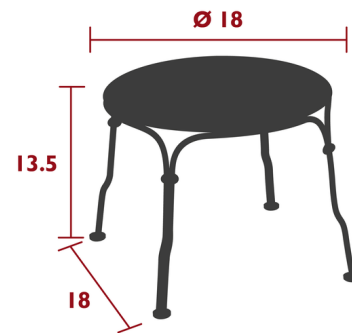

Lightology

lightology.com
866-954-4489
04-25-26

Project: _____

Company: _____

Location: _____ Fixture Type: _____

SPEC #: **FMB1416890**

Approved On: _____ Approved By: _____

1900 Side Table

By Fermob

Description

Bring a little romance to outdoor dining with the 1900 Low Table. This petite table has a steel rod base hand-forged by a blacksmith in France. Steel rod frame, Perforated steel sheet table top, Hand forged rings

Shown in candied orange

Specifications

COLOR	N/A
BODY FINISH	Candied Orange
WATTAGE	N/A
DIMMER	N/A
DIMENSIONS	18"W x 13.5"H x 18"D
BULB	N/A
COUNTRY OF ORIGIN	France

CLICK TO VIEW PRODUCT

Notes: