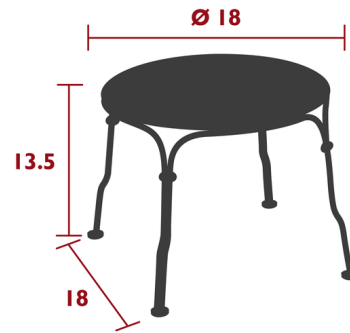

Lightology

lightology.com
866-954-4489
07-07-26

Project: _____

Company: _____

Location: _____ Fixture Type: _____

SPEC #: **FMB1416890**

Approved On: _____ Approved By: _____

1900 Side Table

By Fermob

Description

Bring a little romance to outdoor dining with the 1900 Low Table. This petite table has a steel rod base hand-forged by a blacksmith in France. Steel rod frame, Perforated steel sheet table top, Hand forged rings

Shown in candied orange

Specifications

COLOR	N/A
BODY FINISH	Candied Orange
WATTAGE	N/A
DIMMER	N/A
DIMENSIONS	18"W x 13.5"H x 18"D
BULB	N/A
COUNTRY OF ORIGIN	France

CLICK TO VIEW PRODUCT

Notes: