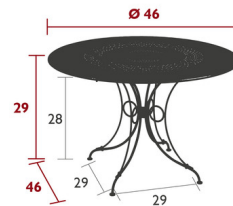

Lightology

lightology.com
866-954-4489
04-25-26

Project: _____

Company: _____

Location: _____ Fixture Type: _____

SPEC #: **FMB1416892**

Approved On: _____ Approved By: _____

1900 Table By Fermob

Description

Brimming with classic cafe style energy, the newly redesigned 1900 Table provides a scrollwork base with hand-forged metal details and beautiful curves. The table has a 1.5 inch umbrella opening. Perforated steel sheet table top, steel base, hand forged rings

Specifications

COLOR	N/A
BODY FINISH	Candied Orange
WATTAGE	N/A
DIMMER	N/A
DIMENSIONS	38"W x 29"H x 38"D
BULB	N/A
COUNTRY OF ORIGIN	France

CLICK TO VIEW PRODUCT

Notes: