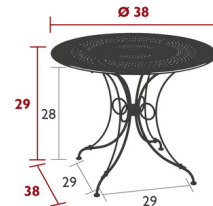

Description

Brimming with classic cafe style energy, the newly redesigned 1900 Table provides a scrollwork base with hand-forged metal details and beautiful curves. The table has a 1.5 inch umbrella opening. Perforated steel sheet table top, steel base, hand forged rings

Shown in candied orange

Specifications

COLOR	N/A
BODY FINISH	Candied Orange
WATTAGE	N/A
DIMMER	N/A
DIMENSIONS	38"W x 29"H x 38"D
BULB	N/A
COUNTRY OF ORIGIN	France

CLICK TO VIEW PRODUCT

Notes: