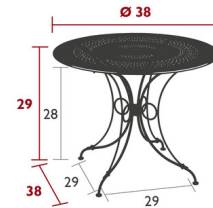

## 1900 Table By Fermob

### Description

Brimming with classic cafe style energy, the newly redesigned 1900 Table provides a scrollwork base with hand-forged metal details and beautiful curves. The table has a 1.5 inch umbrella opening. Perforated steel sheet table top, steel base, hand forged rings

### Specifications

COLOR	N/A
BODY FINISH	Candied Orange
WATTAGE	N/A
DIMMER	N/A
DIMENSIONS	38"W x 29"H x 38"D
BULB	N/A
COUNTRY OF ORIGIN	France

CLICK TO VIEW PRODUCT

Notes: