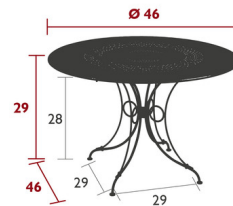

## 1900 Table By Fermob

### Description

Brimming with classic cafe style energy, the newly redesigned 1900 Table provides a scrollwork base with hand-forged metal details and beautiful curves. The table has a 1.5 inch umbrella opening. Perforated steel sheet table top, steel base, hand forged rings

### Specifications

COLOR	N/A
BODY FINISH	Candied Orange
WATTAGE	N/A
DIMMER	N/A
DIMENSIONS	38"W x 29"H x 38"D
BULB	N/A
COUNTRY OF ORIGIN	France

CLICK TO VIEW PRODUCT

Notes: