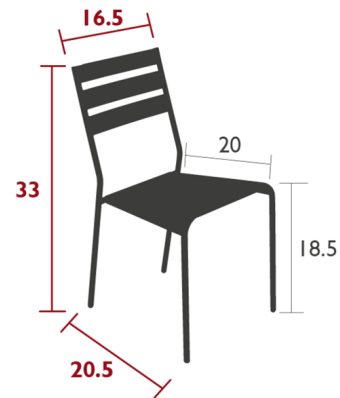

Lightology

lightology.com
866-954-4489
07-06-26

Project: _____

Company: _____

Location: _____ Fixture Type: _____

SPEC #: **FMB1416895**

Approved On: _____ Approved By: _____

Facto Chair Set of 2

By Fermob

Description

The Facto Side Chair has a tubular steel frame and steel sheet seat and backrest. This comfortable chair stacks and has a cataphoresis finish that makes it great outside. Steel tube frame, Steel sheet seat, Steel sheet backrest, Silence pads, Stacking : x 4 (Height - stacked : 37 in.)

Shown in maya blue

Specifications

COLOR	N/A
BODY FINISH	Maya Blue
WATTAGE	N/A
DIMMER	N/A
DIMENSIONS	16.5"W x 33"H x 20.5"D
BULB	N/A
COUNTRY OF ORIGIN	France

CLICK TO VIEW PRODUCT

Notes: