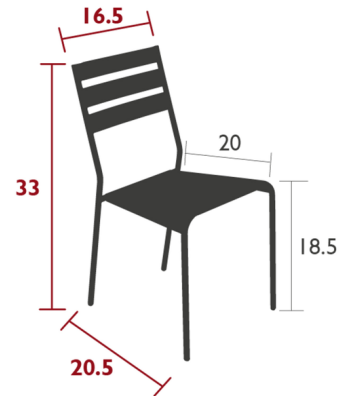

Lightology

lightology.com
866-954-4489
04-22-26

Project: _____

Company: _____

Location: _____ Fixture Type: _____

SPEC #: **FMB1416895**

Approved On: _____ Approved By: _____

Facto Chair Set of 2

By Fermob

Description

The Facto Side Chair has a tubular steel frame and steel sheet seat and backrest. This comfortable chair stacks and has a cataphoresis finish that makes it great outside. Steel tube frame, Steel sheet seat, Steel sheet backrest, Silence pads, Stacking : x 4 (Height - stacked : 37 in.)

Shown in maya blue

Specifications

COLOR	N/A
BODY FINISH	Maya Blue
WATTAGE	N/A
DIMMER	N/A
DIMENSIONS	16.5"W x 33"H x 20.5"D
BULB	N/A
COUNTRY OF ORIGIN	France

CLICK TO VIEW PRODUCT

Notes: