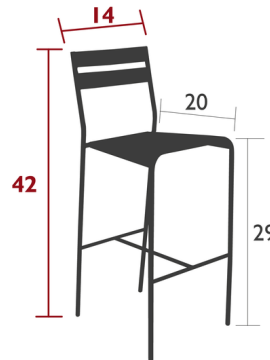

Lightology

lightology.com
866-954-4489
07-07-26

Project: _____

Company: _____

Location: _____ Fixture Type: _____

SPEC #: **FMB1416897**

Approved On: _____ Approved By: _____

Facto Bar Stool

By Fermob

Description

The Facto Bar Stool has a tubular steel frame and steel sheet seat and backrest. This comfortable bar stool has a cataphoresis finish that makes it great for outside use. Steel tube frame, Steel sheet seat, Steel sheet backrest, Silence pads

Shown in maya blue

Specifications

COLOR	N/A
BODY FINISH	Maya Blue
WATTAGE	N/A
DIMMER	N/A
DIMENSIONS	14"W x 42"H x 20"D
BULB	N/A
COUNTRY OF ORIGIN	France

CLICK TO VIEW PRODUCT

Notes: