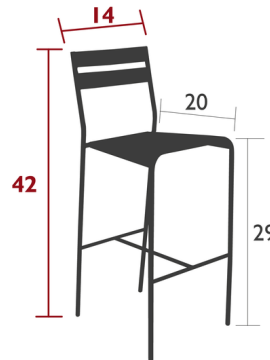

Lightology

lightology.com
866-954-4489
04-22-26

Project: _____

Company: _____

Location: _____ Fixture Type: _____

SPEC #: **FMB1416897**

Approved On: _____ Approved By: _____

Facto Bar Stool

By Fermob

Description

The Facto Bar Stool has a tubular steel frame and steel sheet seat and backrest. This comfortable bar stool has a cataphoresis finish that makes it great for outside use. Steel tube frame, Steel sheet seat, Steel sheet backrest, Silence pads

Shown in maya blue

Specifications

COLOR	N/A
BODY FINISH	Maya Blue
WATTAGE	N/A
DIMMER	N/A
DIMENSIONS	14"W x 42"H x 20"D
BULB	N/A
COUNTRY OF ORIGIN	France

CLICK TO VIEW PRODUCT

Notes: