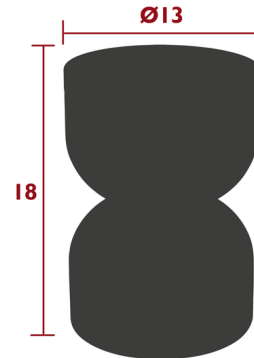

Specifications

COLOR	N/A
BODY FINISH	Maya Blue
WATTAGE	N/A
DIMMER	N/A
DIMENSIONS	13"W x 18"H x 13"D
BULB	N/A
COUNTRY OF ORIGIN	France

CLICK TO VIEW PRODUCT

Notes: