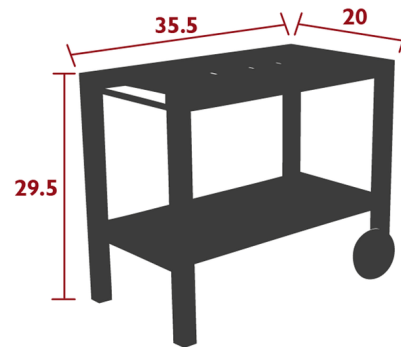

By Fermob

Description

A new item of furniture that is both a multi-purpose bar cart - a trendy, practical and universal piece with two wheels for added mobility. With its simple, graphic design, this piece is an absolute star at mealtimes. Tubular aluminum frame, Perforated steel sheet table top, Integrated wheels

Shown in candied orange

Specifications

COLOR	N/A
BODY FINISH	Candied Orange
WATTAGE	N/A
DIMMER	N/A
DIMENSIONS	33.5"W x 29.5"H x 20"D
BULB	N/A
COUNTRY OF ORIGIN	France

CLICK TO VIEW PRODUCT

Notes: