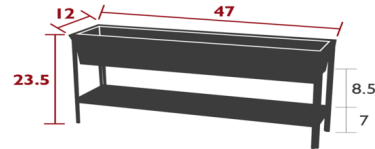

By Fermob

Description

The Terrazza Planter makes for a lovely, colorful addition to any porch, patio, or backyard garden. The offset drainage system prevents standing water inside the tray, and the feet and tray can be separated to more easily transport the planter when needed. Not recommended for use near salt air conditions and chlorinated pools.

Shown in maya blue

Specifications

COLOR	N/A
BODY FINISH	Maya Blue
WATTAGE	N/A
DIMMER	N/A
DIMENSIONS	47"W x 23.5"H x 12"D
BULB	N/A
COUNTRY OF ORIGIN	France

CLICK TO VIEW PRODUCT

Notes: