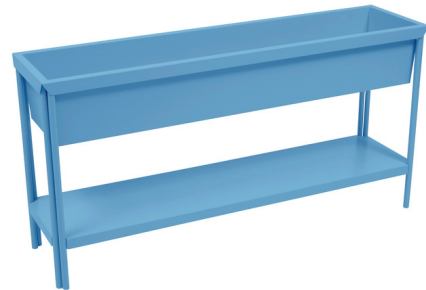

Lightology

lightology.com
866-954-4489
07-01-26

Project: _____

Company: _____

Location: _____ Fixture Type: _____

SPEC #: **FMB1416917**

Approved On: _____ Approved By: _____

Terrazza Planter

By Fermob

Description

The Terrazza Planter makes for a lovely, colorful addition to any porch, patio, or backyard garden. The offset drainage system prevents standing water inside the tray, and the feet and tray can be separated to more easily transport the planter when needed. Not recommended for use near salt air conditions and chlorinated pools.

Shown in maya blue

Specifications

COLOR	N/A
BODY FINISH	Maya Blue
WATTAGE	N/A
DIMMER	N/A
DIMENSIONS	47"W x 23.5"H x 12"D
BULB	N/A
COUNTRY OF ORIGIN	France

CLICK TO VIEW PRODUCT

Notes: