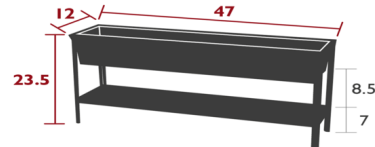

By Fermob

Description

The Terrazza Planter makes for a lovely, colorful addition to any porch, patio, or backyard garden. The offset drainage system prevents standing water inside the tray, and the feet and tray can be separated to more easily transport the planter when needed. Not recommended for use near salt air conditions and chlorinated pools.

Shown in maya blue

Specifications

COLOR	N/A
BODY FINISH	Maya Blue
WATTAGE	N/A
DIMMER	N/A
DIMENSIONS	47"W x 23.5"H x 12"D
BULB	N/A
COUNTRY OF ORIGIN	France

CLICK TO VIEW PRODUCT

Notes: