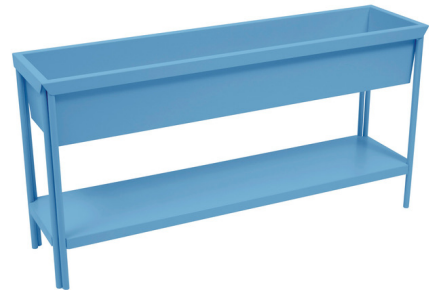

Lightology

lightology.com
866-954-4489
04-24-26

Project: _____

Company: _____

Location: _____ Fixture Type: _____

SPEC #: **FMB1416917**

Approved On: _____ Approved By: _____

Terrazza Planter

By Fermob

Description

The Terrazza Planter makes for a lovely, colorful addition to any porch, patio, or backyard garden. The offset drainage system prevents standing water inside the tray, and the feet and tray can be separated to more easily transport the planter when needed. Not recommended for use near salt air conditions and chlorinated pools.

Shown in maya blue

Specifications

COLOR	N/A
BODY FINISH	Maya Blue
WATTAGE	N/A
DIMMER	N/A
DIMENSIONS	47"W x 23.5"H x 12"D
BULB	N/A
COUNTRY OF ORIGIN	France

CLICK TO VIEW PRODUCT

Notes: