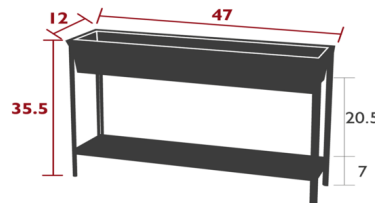

By Fermob

Description

The Terrazza Planter makes for a lovely, colorful addition to any porch, patio, or backyard garden. The offset drainage system prevents standing water inside the tray, and the feet and tray can be separated to more easily transport the planter when needed. Not recommended for use near salt air conditions and chlorinated pools.

Shown in maya blue

Specifications

COLOR	N/A
BODY FINISH	Maya Blue
WATTAGE	N/A
DIMMER	N/A
DIMENSIONS	47"W x 23.5"H x 12"D
BULB	N/A
COUNTRY OF ORIGIN	France

CLICK TO VIEW PRODUCT

Notes: