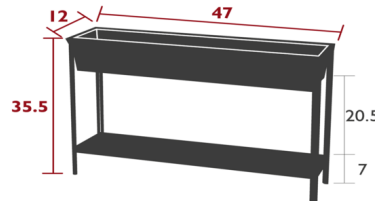

By Fermob

Description

The Terrazza Planter makes for a lovely, colorful addition to any porch, patio, or backyard garden. The offset drainage system prevents standing water inside the tray, and the feet and tray can be separated to more easily transport the planter when needed. Not recommended for use near salt air conditions and chlorinated pools.

Shown in maya blue

Specifications

COLOR	N/A
BODY FINISH	Maya Blue
WATTAGE	N/A
DIMMER	N/A
DIMENSIONS	47"W x 23.5"H x 12"D
BULB	N/A
COUNTRY OF ORIGIN	France

CLICK TO VIEW PRODUCT

Notes: