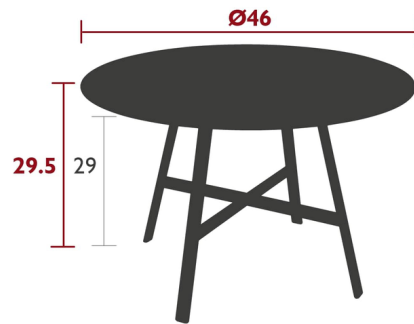

Lightology

lightology.com
866-954-4489
04-25-26

Project: _____

Company: _____

Location: _____ Fixture Type: _____

SPEC #: **FMB1416921**

Approved On: _____ Approved By: _____

So'O Round Dining Table

By Fermob

Description

Elegantly designed, the So'O table combines both geometric lines and round edges. Its cross-beam support offers a unique detail that gives stability and style. Steel sheet table top, Tubular steel base, Supporting cross-beam under the table top, Set of 2 leg risers provided for rain runoff

Shown in maya blue

Specifications

COLOR	N/A
BODY FINISH	Maya Blue
WATTAGE	N/A
DIMMER	N/A
DIMENSIONS	46"W x 30"H x 46"D
BULB	N/A
COUNTRY OF ORIGIN	France

CLICK TO VIEW PRODUCT

Notes: