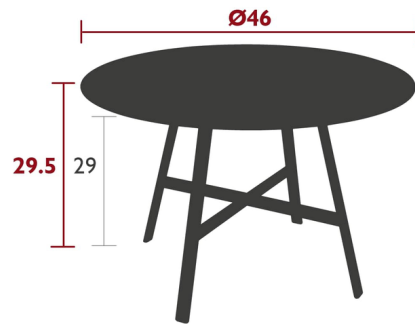

Lightology

lightology.com
866-954-4489
07-07-26

Project: _____

Company: _____

Location: _____ Fixture Type: _____

SPEC #: **FMB1416921**

Approved On: _____ Approved By: _____

So'O Round Dining Table

By Fermob

Description

Elegantly designed, the So'O table combines both geometric lines and round edges. Its cross-beam support offers a unique detail that gives stability and style. Steel sheet table top, Tubular steel base, Supporting cross-beam under the table top, Set of 2 leg risers provided for rain runoff

Shown in maya blue

Specifications

COLOR	N/A
BODY FINISH	Maya Blue
WATTAGE	N/A
DIMMER	N/A
DIMENSIONS	46"W x 30"H x 46"D
BULB	N/A
COUNTRY OF ORIGIN	France

CLICK TO VIEW PRODUCT

Notes: