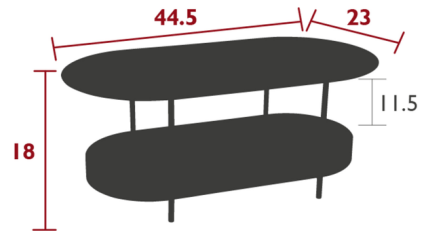

By Fermob

Description

An unique product with a rounded design and an asymmetrical look, with three ultra-stable legs. A slender, elegant companion that is the ideal addition to your patio. It is versatile too: A low table for Bellevie? A flower pot table? A mini bar for a Facto set? The ideal side table for 1900? With its simple form, it goes perfectly with many Fermob collections. Steel frame, Steel sheet table top, Perforated sheet steel basket, Silence pads

Shown in maya blue

Specifications

COLOR	N/A
BODY FINISH	Maya Blue
WATTAGE	N/A
DIMMER	N/A
DIMENSIONS	44.5"W x 18"H x 23"D
BULB	N/A
COUNTRY OF ORIGIN	France

CLICK TO VIEW PRODUCT

Notes: