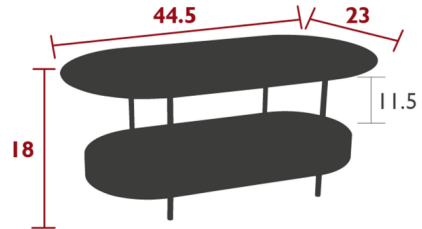

By Fermob

Description

An unique product with a rounded design and an asymmetrical look, with three ultra-stable legs. A slender, elegant companion that is the ideal addition to your patio. It is versatile too: A low table for Bellevie? A flower pot table? A mini bar for a Facto set? The ideal side table for 1900? With its simple form, it goes perfectly with many Fermob collections. Steel frame, Steel sheet table top, Perforated sheet steel basket, Silence pads

Shown in maya blue

Specifications

COLOR	N/A
BODY FINISH	Maya Blue
WATTAGE	N/A
DIMMER	N/A
DIMENSIONS	44.5"W x 18"H x 23"D
BULB	N/A
COUNTRY OF ORIGIN	France

CLICK TO VIEW PRODUCT

Notes: