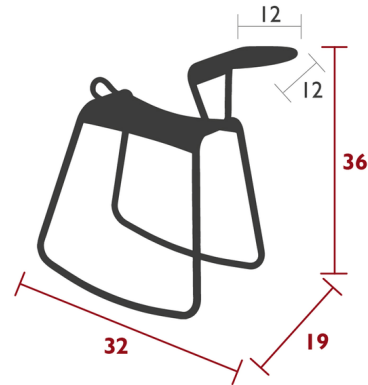

By Fermob

Description

The Adadesk brings a fun, decorative, and innovative look to your space. This adult sized rocking desk offers a quirky spin to your ordinary work desk. The rocking desk offers various seating positions, with a shelf for lightweight objects. Aluminum tubular frame, Curved aluminum slats seat, Aluminum sheet top, Shelf for writing or putting down a lightweight object - not for sitting on

Shown in maya blue

Specifications

COLOR	N/A
BODY FINISH	Maya Blue
WATTAGE	N/A
DIMMER	N/A
DIMENSIONS	19"W x 36"H x 32"D
BULB	N/A
COUNTRY OF ORIGIN	France

CLICK TO VIEW PRODUCT

Notes: