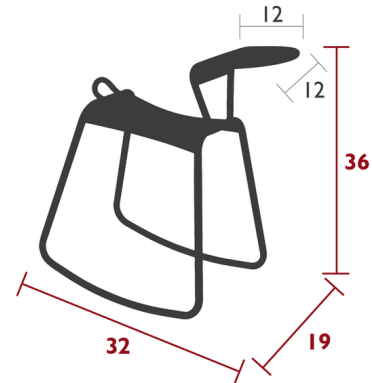

By Fermob

Description

The Adadesk brings a fun, decorative, and innovative look to your space. This adult sized rocking desk offers a quirky spin to your ordinary work desk. The rocking desk offers various seating positions, with a shelf for lightweight objects. Aluminum tubular frame, Curved aluminum slats seat, Aluminum sheet top, Shelf for writing or putting down a lightweight object - not for sitting on

Shown in maya blue

Specifications

COLOR	N/A
BODY FINISH	Maya Blue
WATTAGE	N/A
DIMMER	N/A
DIMENSIONS	19"W x 36"H x 32"D
BULB	N/A
COUNTRY OF ORIGIN	France

CLICK TO VIEW PRODUCT

Notes: