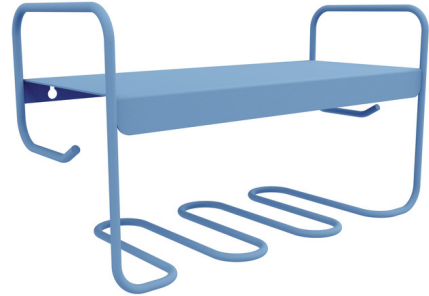

## Picolino Wall Shelf

By Fermob

### Description

The Picolino Wall Shelf is a versatile steel addition designed for both indoor and outdoor living spaces. Its compact format, elegant 'S' shaped wire frame, and steel sheet shelf, along with two hooks at each end, offer clever storage solutions. Crafted for durability and style, the Picolino Wall Shelf seamlessly blends industrial know-how with a sleek appearance. Whether you're looking to add a touch of elegance to your home or elevate your professional space, the Picolino Wall Shelf is the perfect choice. Steel wire frame, Steel sheet shelf, 2 hooks at either end to hang a variety of objects, Wall mounting (screws not supplied)

### Specifications

COLOR	N/A
BODY FINISH	Maya Blue
WATTAGE	N/A
DIMMER	N/A
DIMENSIONS	21"W x 12"H x 9"D
BULB	N/A
COUNTRY OF ORIGIN	France

CLICK TO VIEW PRODUCT

Notes: