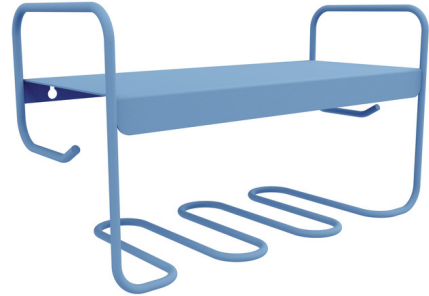

Lightology

lightology.com
866-954-4489
04-25-26

Project: _____

Company: _____

Location: _____ Fixture Type: _____

SPEC #: **FMB1416931**

Approved On: _____ Approved By: _____

Picolino Wall Shelf

By Fermob

Description

The Picolino Wall Shelf is a versatile steel addition designed for both indoor and outdoor living spaces. Its compact format, elegant 'S' shaped wire frame, and steel sheet shelf, along with two hooks at each end, offer clever storage solutions. Crafted for durability and style, the Picolino Wall Shelf seamlessly blends industrial know-how with a sleek appearance. Whether you're looking to add a touch of elegance to your home or elevate your professional space, the Picolino Wall Shelf is the perfect choice. Steel wire frame, Steel sheet shelf, 2 hooks at either end to hang a variety of objects, Wall mounting (screws not supplied)

Shown in maya blue

Specifications

COLOR	N/A
BODY FINISH	Maya Blue
WATTAGE	N/A
DIMMER	N/A
DIMENSIONS	21"W x 12"H x 9"D
BULB	N/A
COUNTRY OF ORIGIN	France

CLICK TO VIEW PRODUCT

Notes: