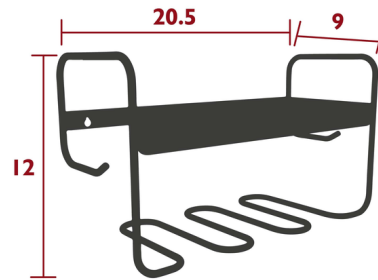

Specifications

COLOR	N/A
BODY FINISH	Maya Blue
WATTAGE	N/A
DIMMER	N/A
DIMENSIONS	21"W x 12"H x 9"D
BULB	N/A
COUNTRY OF ORIGIN	France

CLICK TO VIEW PRODUCT

Notes: