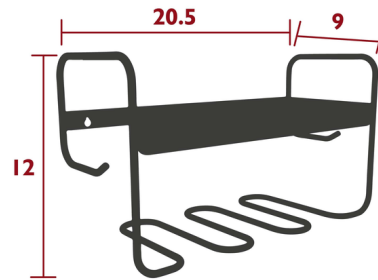

### Description

The Picolino Wall Shelf is a versatile steel addition designed for both indoor and outdoor living spaces. Its compact format, elegant 'S' shaped wire frame, and steel sheet shelf, along with two hooks at each end, offer clever storage solutions. Crafted for durability and style, the Picolino Wall Shelf seamlessly blends industrial know-how with a sleek appearance. Whether you're looking to add a touch of elegance to your home or elevate your professional space, the Picolino Wall Shelf is the perfect choice. Steel wire frame, Steel sheet shelf, 2 hooks at either end to hang a variety of objects, Wall mounting (screws not supplied)

### Specifications

COLOR	N/A
BODY FINISH	Maya Blue
WATTAGE	N/A
DIMMER	N/A
DIMENSIONS	21"W x 12"H x 9"D
BULB	N/A
COUNTRY OF ORIGIN	France

CLICK TO VIEW PRODUCT

Notes: