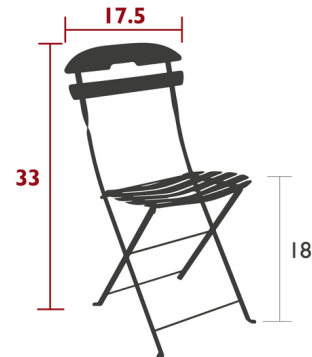

By Fermob

Description

The La Mome chair is a modern, mobile outdoor folding chair with a handle that can be used to fold and unfold the chair with the utmost simplicity. Its wider slats make it even more comfortable. Available in 24 colors or three two-tone colors. Steel frame, Curved steel slats, Plastic clips for safe folding and unfolding, One-piece steel cross-pieces, One-piece foot protector

Shown in candied orange

Specifications

| | |
|-------------------|----------------------|
| COLOR | N/A |
| BODY FINISH | Candied Orange |
| WATTAGE | N/A |
| DIMMER | N/A |
| DIMENSIONS | 17.5"W x 33"H x 20"D |
| BULB | N/A |
| COUNTRY OF ORIGIN | France |