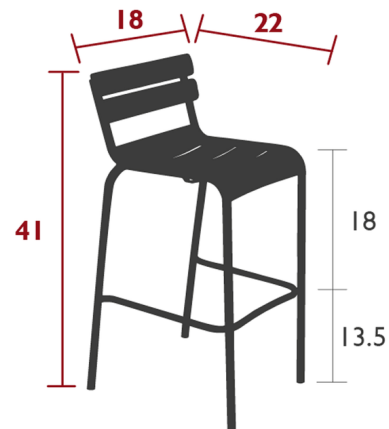

Lightology

lightology.com
866-954-4489
04-21-26

Project: _____

Company: _____

Location: _____ Fixture Type: _____

SPEC #: **FMB1416940**

Approved On: _____ Approved By: _____

Luxembourg Armless Bar Stool Set of 2 By Fermob

Description

The Luxembourg Armless Bar Stool has distinctive lines and a smooth form, combining the lightness and resistance of aluminum, with the comfort of a curved seat. Stackable up to 6 bar stools.

Shown in candied orange

Specifications

COLOR	N/A
BODY FINISH	Candied Orange
WATTAGE	N/A
DIMMER	N/A
DIMENSIONS	18"W x 41"H x 22"D
BULB	N/A
COUNTRY OF ORIGIN	France

CLICK TO VIEW PRODUCT

Notes: