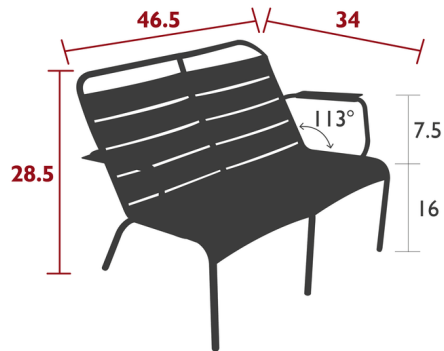

Description

A dual version of the foundational Luxembourg Low Armchair, the Duo Low Armchair combines the comfort of an armchair with an elevated version of the quintessential park bench aesthetic. The rounded elements of the Duo Low Armchair provide unmatched comfort while incorporating a touch of whimsy to an incredibly practical piece. Like its sister chair, the Duo Low Armchair is light and stackable, making it easier to maneuver around outdoor spaces than a more traditional park bench. Tubular aluminum frame, Curved aluminum slats seat, Curved aluminum slats backrest, Aluminum slats armrests, Silence pads, Stacking : x 4 (Height - stacked : 33,5 in.)

Shown in maya blue

Specifications

COLOR	N/A
BODY FINISH	Maya Blue
WATTAGE	N/A
DIMMER	N/A
DIMENSIONS	46.5"W x 28.5"H x 34"D
BULB	N/A
COUNTRY OF ORIGIN	France

CLICK TO VIEW PRODUCT

Notes: