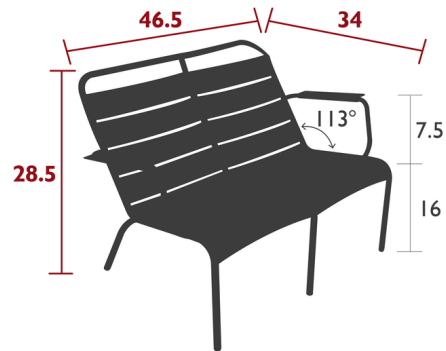

## Luxembourg Low Armchair Duo

By Fermob

### Description

A dual version of the foundational Luxembourg Low Armchair, the Duo Low Armchair combines the comfort of an armchair with an elevated version of the quintessential park bench aesthetic. The rounded elements of the Duo Low Armchair provide unmatched comfort while incorporating a touch of whimsy to an incredibly practical piece. Like its sister chair, the Duo Low Armchair is light and stackable, making it easier to maneuver around outdoor spaces than a more traditional park bench. Tubular aluminum frame, Curved aluminum slats seat, Curved aluminum slats backrest, Aluminum slats armrests, Silence pads, Stacking : x 4 (Height - stacked : 33,5 in.)

### Specifications

COLOR	N/A
BODY FINISH	Maya Blue
WATTAGE	N/A
DIMMER	N/A
DIMENSIONS	46.5"W x 28.5"H x 34"D
BULB	N/A
COUNTRY OF ORIGIN	France

CLICK TO VIEW PRODUCT

Notes: