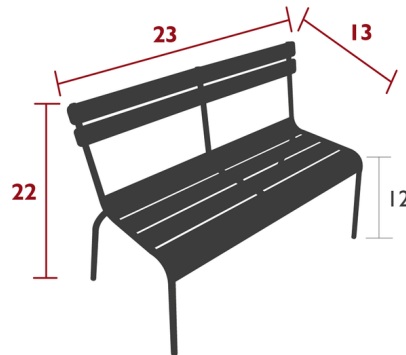

### Description

The brand new Luxembourg Kids Bench is an adorable addition to the Luxembourg Kid collection. Combine it with 3 Luxembourg Kid chairs around the Luxembourg Kid table. Use all one color or mix and match for a fun little space for the kiddos. Tubular aluminum frame, Curved aluminum slats seat, Curved aluminum slats backrest, Suitable for children aged 3-6 years (complies with European standards), Stacking : x 3 (Height - stacked : 24 in.)

### Specifications

COLOR	N/A
BODY FINISH	Candied Orange
WATTAGE	N/A
DIMMER	N/A
DIMENSIONS	23"W x 22"H x 13"D
BULB	N/A
COUNTRY OF ORIGIN	France

CLICK TO VIEW PRODUCT

Notes: