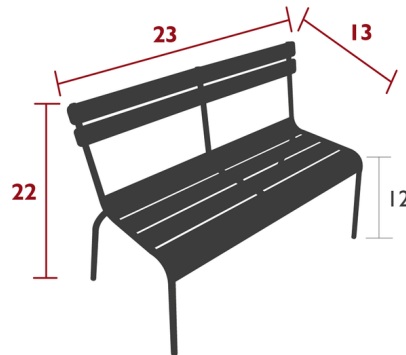

By Fermob

Description

The brand new Luxembourg Kids Bench is an adorable addition to the Luxembourg Kid collection. Combine it with 3 Luxembourg Kid chairs around the Luxembourg Kid table. Use all one color or mix and match for a fun little space for the kiddos. Tubular aluminum frame, Curved aluminum slats seat, Curved aluminum slats backrest, Suitable for children aged 3-6 years (complies with European standards), Stacking : x 3 (Height - stacked : 24 in.)

Shown in candied orange

Specifications

COLOR	N/A
BODY FINISH	Candied Orange
WATTAGE	N/A
DIMMER	N/A
DIMENSIONS	23"W x 22"H x 13"D
BULB	N/A
COUNTRY OF ORIGIN	France

CLICK TO VIEW PRODUCT

Notes: