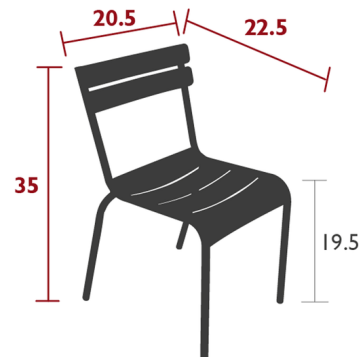

Lightology

lightology.com
866-954-4489
04-22-26

Project: _____

Company: _____

Location: _____ Fixture Type: _____

SPEC #: **FMB1416964**

Approved On: _____ Approved By: _____

Luxembourg Steel Side Chair Set of 2 By Fermob

Description

The Luxembourg Side Chair is one of the foundational pieces for this classic Fermob collection. Named after the famous Luxembourg Gardens in Paris, this collection was born of a collaboration between Fermob's CEO, Bernard Reybier, and prolific French designer, Frederic Sofia. Reybier commissioned Sofia to reimagine and redesign the classic SENAT chairs that populated the beautiful Luxembourg Gardens, and in turn, Sofia set out to study every inch of the original chairs so he could reinvent a more modern, comfortable chair that invited the gardens' guests better enjoy the expansive space. Steel tube frame, Curved steel slats seat, Curved steel slats backrest, Silence pads, Stacking : x 8 (Height - stacked : 46,5 in.)

Shown in candied orange

Specifications

COLOR	N/A
BODY FINISH	Candied Orange
WATTAGE	N/A
DIMMER	N/A
DIMENSIONS	19.5"W x 35"H x 22.5"D
BULB	N/A
COUNTRY OF ORIGIN	France

CLICK TO VIEW PRODUCT

Notes: