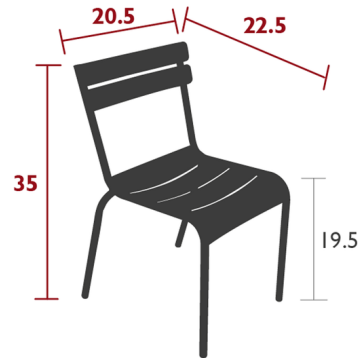

### Description

The Luxembourg Side Chair is one of the foundational pieces for this classic Fermob collection. Named after the famous Luxembourg Gardens in Paris, this collection was born of a collaboration between Fermob's CEO, Bernard Reybier, and prolific French designer, Frederic Sofia. Reybier commissioned Sofia to reimagine and redesign the classic SENAT chairs that populated the beautiful Luxembourg Gardens, and in turn, Sofia set out to study every inch of the original chairs so he could reinvent a more modern, comfortable chair that invited the gardens' guests better enjoy the expansive space. Steel tube frame, Curved steel slats seat, Curved steel slats backrest, Silence pads, Stacking : x 8 (Height - stacked : 46,5 in.)

### Specifications

COLOR	N/A
BODY FINISH	Candied Orange
WATTAGE	N/A
DIMMER	N/A
DIMENSIONS	19.5"W x 35"H x 22.5"D
BULB	N/A
COUNTRY OF ORIGIN	France

CLICK TO VIEW PRODUCT

Notes: