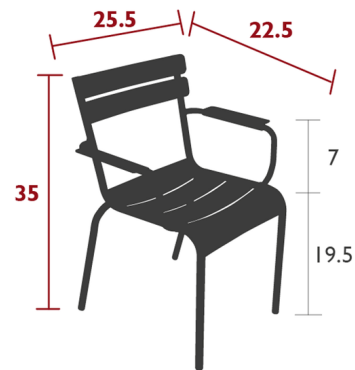

Description

The Luxembourg Armchair is one of the foundational pieces for this classic Fermob collection. Named after the famous Luxembourg Gardens in Paris, this collection was born of a collaboration between Fermob's CEO, Bernard Reybier, and prolific French designer, Frederic Sofia. Reybier commissioned Sofia to reimagine and redesign the classic SENAT chairs that populated the beautiful Luxembourg Gardens, and in turn, Sofia set out to study every inch of the original chairs so he could reinvent a more modern, comfortable chair that invited the gardens' guests to better enjoy the expansive space. Steel, tube frame, Curved steel slats seat, Curved steel slats backrest, Steel slats armrests, Silence pads, Stacking : x 4 (Height - stacked : 39.5 in.)

Shown in candied orange

Specifications

COLOR	N/A
BODY FINISH	Candied Orange
WATTAGE	N/A
DIMMER	N/A
DIMENSIONS	25.5"W x 35"H x 22.5"D
BULB	N/A
COUNTRY OF ORIGIN	France

CLICK TO VIEW PRODUCT

Notes: