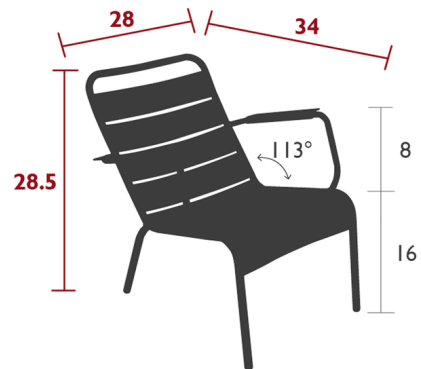

Description

The Luxembourg Low Armchair is one of the foundational pieces for this classic Fermob collection. Named after the famous Luxembourg Gardens in Paris, this collection was born of a collaboration between Fermob's CEO, Bernard Reybier, and prolific French designer, Frederic Sofia. Reybier commissioned Sofia to reimagine and redesign the classic SENAT chairs that populated the beautiful Luxembourg Gardens, and in turn, Sofia set out to study every inch of the original chairs so he could reinvent a more modern, comfortable chair that invited the gardens' guests to sit and better enjoy the expansive space. This particular piece embodies the Parisian invitation to simply relax and take in the beauty of the of all that outdoor spaces have to offer. Steel tube frame, Curved steel slats seat, Curved steel slats backrest, Steel slats armrests, Silence pads, Stacking : x 4 (Height - stacked : 35,5 in.)

Specifications

COLOR	N/A
BODY FINISH	Maya Blue
WATTAGE	N/A
DIMMER	N/A
DIMENSIONS	28"W x 28.5"H x 34"D
BULB	N/A
COUNTRY OF ORIGIN	France

Shown in maya blue

CLICK TO VIEW PRODUCT

Notes: