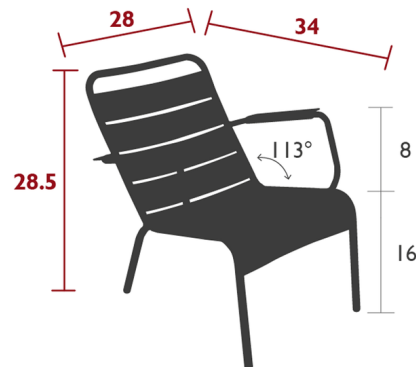

### Description

The Luxembourg Low Armchair is one of the foundational pieces for this classic Fermob collection. Named after the famous Luxembourg Gardens in Paris, this collection was born of a collaboration between Fermob's CEO, Bernard Reybier, and prolific French designer, Frederic Sofia. Reybier commissioned Sofia to reimagine and redesign the classic SENAT chairs that populated the beautiful Luxembourg Gardens, and in turn, Sofia set out to study every inch of the original chairs so he could reinvent a more modern, comfortable chair that invited the gardens' guests to sit and better enjoy the expansive space. This particular piece embodies the Parisian invitation to simply relax and take in the beauty of the of all that outdoor spaces have to offer. Steel tube frame, Curved steel slats seat, Curved steel slats backrest, Steel slats armrests, Silence pads, Stacking : x 4 (Height - stacked : 35,5 in.)

### Specifications

COLOR	N/A
BODY FINISH	Maya Blue
WATTAGE	N/A
DIMMER	N/A
DIMENSIONS	28"W x 28.5"H x 34"D
BULB	N/A
COUNTRY OF ORIGIN	France

Shown in maya blue

CLICK TO VIEW PRODUCT

Notes: