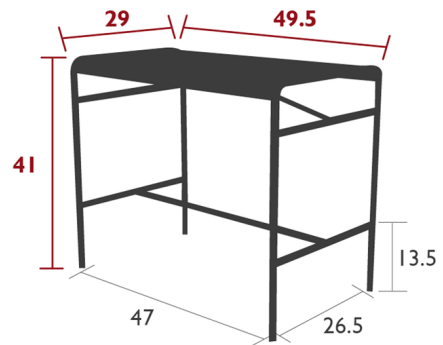

### Description

Luxembourg takes flight! The comfortable, friendly bar table for 4-6 people promises some great times as soon as the fine weather arrives. Aluminum tubular frame. Extruded aluminum slats top. Very High Protection Treatment for outdoor use. Anti-UV powder coating. Tubular aluminum frame, Aluminum slats table top, Tubular aluminum cross-piece for footrest, Comes with two handbag hooks

### Specifications

COLOR	N/A
BODY FINISH	Maya Blue
WATTAGE	N/A
DIMMER	N/A
DIMENSIONS	49.5"W x 41"H x 29"D
BULB	N/A
COUNTRY OF ORIGIN	France

Shown in maya blue

CLICK TO VIEW PRODUCT

Notes: