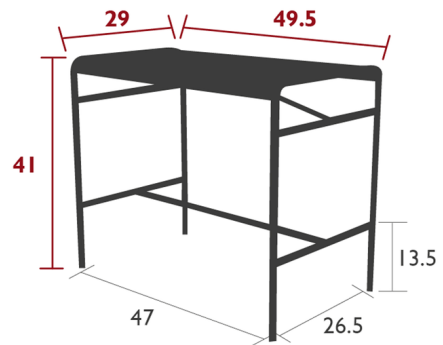

By Fermob

Description

Luxembourg takes flight! The comfortable, friendly bar table for 4-6 people promises some great times as soon as the fine weather arrives. Aluminum tubular frame. Extruded aluminum slats top. Very High Protection Treatment for outdoor use. Anti-UV powder coating. Tubular aluminum frame, Aluminum slats table top, Tubular aluminum cross-piece for footrest, Comes with two handbag hooks

Shown in maya blue

Specifications

COLOR	N/A
BODY FINISH	Maya Blue
WATTAGE	N/A
DIMMER	N/A
DIMENSIONS	49.5"W x 41"H x 29"D
BULB	N/A
COUNTRY OF ORIGIN	France

CLICK TO VIEW PRODUCT

Notes: