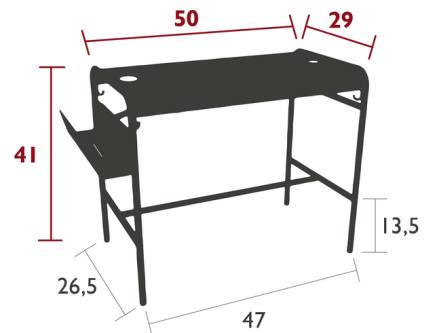

By Fermob

Description

Elevate your space with the Luxembourg Work High Table, featuring a timeless design crafted from durable aluminum. Perfect for indoor or outdoor use, its sleek tubular base, cup holders, and footrest provide both style and comfort. For added convenience, this high table comes complete with a trinket tray and two handbag hooks, allowing you to enjoy your time without worrying about where to place your belongings. Aluminum sheet table top, Aluminum tubular base, Table top equipped with 2 cup holders, Tubular aluminum cross-piece for footrest, Delivered with a trinket tray and two handbag hooks

Shown in maya blue

Specifications

COLOR	N/A
BODY FINISH	Maya Blue
WATTAGE	N/A
DIMMER	N/A
DIMENSIONS	50"W x 41"H x 29"D
BULB	N/A
COUNTRY OF ORIGIN	France

CLICK TO VIEW PRODUCT

Notes: