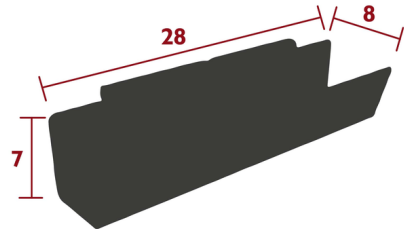

By Fermob

Description

Introducing the Luxembourg Trinket Tray, a chic and practical addition to your space. Crafted from durable steel sheet, this stylish tray, measuring 28x7x8 inches, effortlessly combines form and function. Perfect for organizing your essentials with a touch of elegance. Can be attached to the Luxembourg High Table, sold separately.

Shown in maya blue

Specifications

COLOR	N/A
BODY FINISH	Maya Blue
WATTAGE	N/A
DIMMER	N/A
DIMENSIONS	28"W x 7"H x 8"D
BULB	N/A
COUNTRY OF ORIGIN	France

CLICK TO VIEW PRODUCT

Notes: