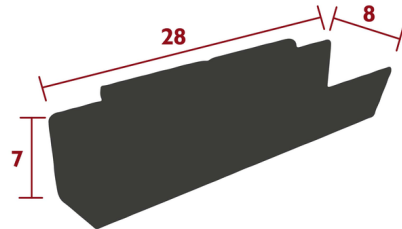

By Fermob

Description

Introducing the Luxembourg Trinket Tray, a chic and practical addition to your space. Crafted from durable steel sheet, this stylish tray, measuring 28x7x8 inches, effortlessly combines form and function. Perfect for organizing your essentials with a touch of elegance. Can be attached to the Luxembourg High Table, sold separately.

Shown in maya blue

Specifications

COLOR	N/A
BODY FINISH	Maya Blue
WATTAGE	N/A
DIMMER	N/A
DIMENSIONS	28"W x 7"H x 8"D
BULB	N/A
COUNTRY OF ORIGIN	France

CLICK TO VIEW PRODUCT

Notes: