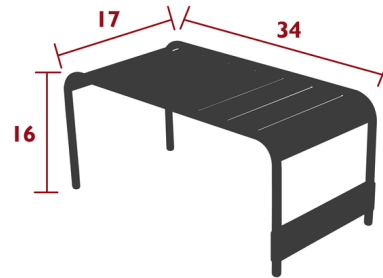

By Fermob

Description

Just like its smaller counterpart, the Luxembourg Large Low Table is a versatile piece in a variety of spaces. The Large Low Table pairs well with any piece of the Luxembourg Collection, but it especially helps to create a complete outdoor living space when paired with the Duo Low Armchair both as a low table and as a footrest. Tubular aluminum frame, Aluminum slats table top, Silence pads

Shown in maya blue

Specifications

COLOR	N/A
BODY FINISH	Maya Blue
WATTAGE	N/A
DIMMER	N/A
DIMENSIONS	34"W x 16"H x 17"D
BULB	N/A
COUNTRY OF ORIGIN	France

CLICK TO VIEW PRODUCT

Notes: