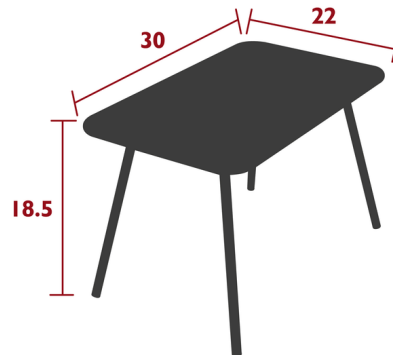

Lightology

lightology.com
866-954-4489
07-07-26

Project: _____

Company: _____

Location: _____ Fixture Type: _____

SPEC #: **FMB1416996**

Approved On: _____ Approved By: _____

Luxembourg Rectangular Kids Table

By Fermob

Description

The Luxembourg Kid Table is 30 x 22 inch in diameter and 19 inch high. It has a lacquered steel frame and is best for children ages three to six. Fits perfectly with four Luxembourg Kid Chairs. Steel sheet table top, Steel tube base, Aluminum frame beneath table top, Silence pads, Product enhancement : No rim, reduces corrosion risk

Shown in candied orange

Specifications

COLOR	N/A
BODY FINISH	Candied Orange
WATTAGE	N/A
DIMMER	N/A
DIMENSIONS	30"W x 18.5"H x 22"D
BULB	N/A
COUNTRY OF ORIGIN	France

CLICK TO VIEW PRODUCT

Notes: