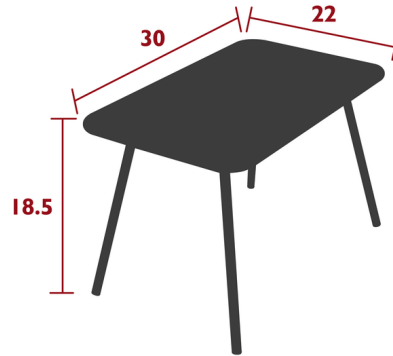

## Luxembourg Rectangular Kids Table By Fermob

### Description

The Luxembourg Kid Table is 30 x 22 inch in diameter and 19 inch high. It has a lacquered steel frame and is best for children ages three to six. Fits perfectly with four Luxembourg Kid Chairs. Steel sheet table top, Steel tube base, Aluminum frame beneath table top, Silence pads, Product enhancement : No rim, reduces corrosion risk

### Specifications

|                   |                      |
|-------------------|----------------------|
| COLOR             | N/A                  |
| BODY FINISH       | Candied Orange       |
| WATTAGE           | N/A                  |
| DIMMER            | N/A                  |
| DIMENSIONS        | 30"W x 18.5"H x 22"D |
| BULB              | N/A                  |
| COUNTRY OF ORIGIN | France               |