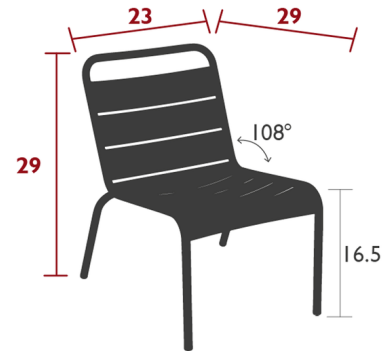

Lightology

lightology.com
866-954-4489
04-25-26

Project: _____

Company: _____

Location: _____ Fixture Type: _____

SPEC #: **FMB1416998**

Approved On: _____ Approved By: _____

Luxembourg Low Lounge Chair Set of 2 By Fermob

Description

Designed by Frederic Sofia and part of Fermob's classic Luxembourg collection, the Luxembourg Lounge Chair is the happy medium between the classic Luxembourg Chair and the Low Chair. Featuring a wider seat, the Lounge Chair allows for a comfortable sitting experience without leaning quite as far back as other pieces in the collection, making it the perfect choice to facilitate conversation and community in every outdoor living space. Tubular aluminum frame, Curved aluminum slats seat, Curved steel slats backrest, Silence pads, Stacking : x 6 (Height - stacked : 40 in.)

Shown in candied orange

Specifications

COLOR	N/A
BODY FINISH	Candied Orange
WATTAGE	N/A
DIMMER	N/A
DIMENSIONS	23"W x 29"H x 29"D
BULB	N/A
COUNTRY OF ORIGIN	France

CLICK TO VIEW PRODUCT

Notes: