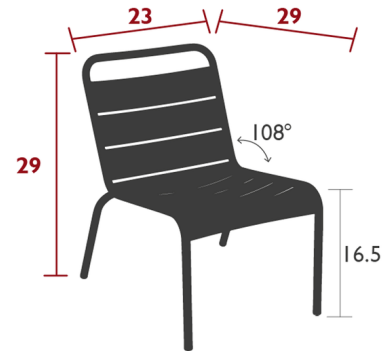

Shown in candied orange

Specifications

COLOR	N/A
BODY FINISH	Candied Orange
WATTAGE	N/A
DIMMER	N/A
DIMENSIONS	23"W x 29"H x 29"D
BULB	N/A
COUNTRY OF ORIGIN	France

CLICK TO VIEW PRODUCT

Notes: