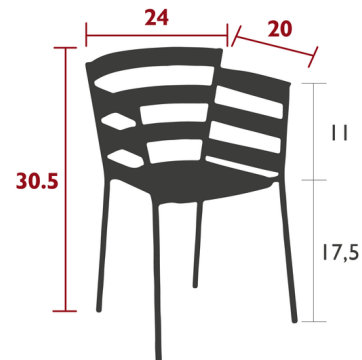

### Description

The Rythmic dining chair adds a modern vibe to your dining layout. Available in 24 colors, this vibrant designer chair kicks up the style quotient in your indoor and outdoor spaces. Steel frame, Steel sheet seat, Steel slats backrest, Steel slats armrests, Silence pads, Stacking : x 5 (Height - stacked : 34 in.)

### Specifications

COLOR	N/A
BODY FINISH	Candied Orange
WATTAGE	N/A
DIMMER	N/A
DIMENSIONS	24"W x 30.5"H x 20"D
BULB	N/A
COUNTRY OF ORIGIN	France

CLICK TO VIEW PRODUCT

Notes: