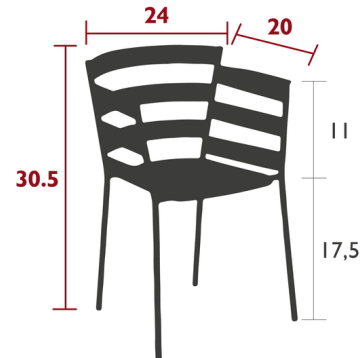

### Description

The Rythmic dining chair adds a modern vibe to your dining layout. Available in 24 colors, this vibrant designer chair kicks up the style quotient in your indoor and outdoor spaces. Steel frame, Steel sheet seat, Steel slats backrest, Steel slats armrests, Silence pads, Stacking : x 5 (Height - stacked : 34 in.)

### Specifications

COLOR	N/A
BODY FINISH	Candied Orange
WATTAGE	N/A
DIMMER	N/A
DIMENSIONS	24"W x 30.5"H x 20"D
BULB	N/A
COUNTRY OF ORIGIN	France

CLICK TO VIEW PRODUCT

Notes: