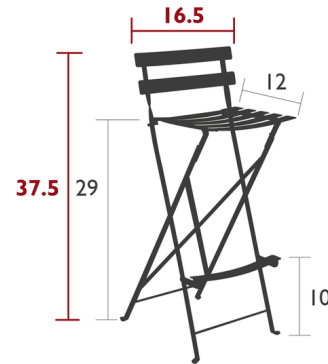

Lightology

lightology.com
866-954-4489
07-07-26

Project: _____

Company: _____

Location: _____ Fixture Type: _____

SPEC #: **FMB1417012**

Approved On: _____ Approved By: _____

Bistro Bar Stool Set of 2

By Fermob

Description

The Bistro High Bar Stool is made of lacquered steel. The high Bistro bar stool folds and includes galvanized steel curved slats and a foot rest. The stool pairs perfectly with the Bistro Folding High Table for outdoor patios. Steel frame, Curved steel slats, Plastic clips for safe folding and unfolding, One-piece cross-pieces, One-piece foot protector, Seat fixing secured

Shown in candied orange

Specifications

COLOR	N/A
BODY FINISH	Candied Orange
WATTAGE	N/A
DIMMER	N/A
DIMENSIONS	16.5"W x 37.5"H x 18.5"D
BULB	N/A
COUNTRY OF ORIGIN	France

CLICK TO VIEW PRODUCT

Notes: