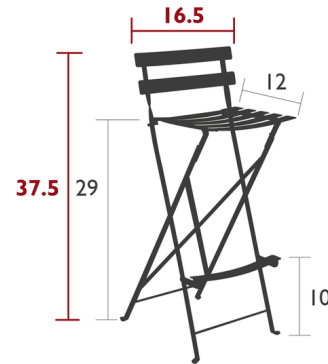

Lightology

lightology.com
866-954-4489
04-25-26

Project: _____

Company: _____

Location: _____ Fixture Type: _____

SPEC #: **FMB1417012**

Approved On: _____ Approved By: _____

Bistro Bar Stool Set of 2

By Fermob

Description

The Bistro High Bar Stool is made of lacquered steel. The high Bistro bar stool folds and includes galvanized steel curved slats and a foot rest. The stool pairs perfectly with the Bistro Folding High Table for outdoor patios. Steel frame, Curved steel slats, Plastic clips for safe folding and unfolding, One-piece cross-pieces, One-piece foot protector, Seat fixing secured

Shown in candied orange

Specifications

COLOR	N/A
BODY FINISH	Candied Orange
WATTAGE	N/A
DIMMER	N/A
DIMENSIONS	16.5"W x 37.5"H x 18.5"D
BULB	N/A
COUNTRY OF ORIGIN	France

CLICK TO VIEW PRODUCT

Notes: