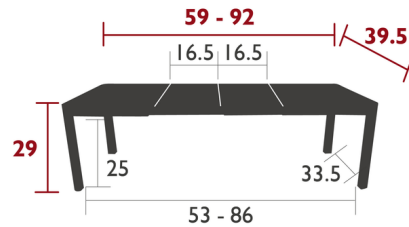

Lightology

lightology.com
866-954-4489
07-07-26

Project: _____

Company: _____

Location: _____ Fixture Type: _____

SPEC #: **FMB1417014**

Approved On: _____ Approved By: _____

Ribambelle Table with 2 Extensions By Fermob

Description

The Ribambelle extending table expands to meet your dinner party size on demand. The aluminum extension table contains a unique telescoping system that conveniently stores the extension pieces under the table top and out of sight. Aluminum frame, Aluminum table top, Telescopic system with stainless steel bearing mechanism, Extension storage compartment under the table top, Leg riser provided for rain runoff

Shown in candied orange

Specifications

COLOR	N/A
BODY FINISH	Candied Orange
WATTAGE	N/A
DIMMER	N/A
DIMENSIONS	92"W x 29"H x 39.5"D
BULB	N/A
COUNTRY OF ORIGIN	France

CLICK TO VIEW PRODUCT

Notes: