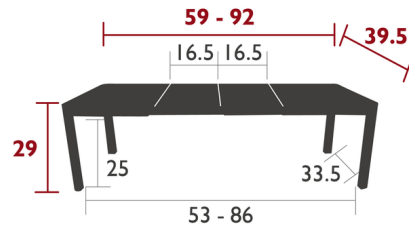

Lightology

lightology.com
866-954-4489
04-25-26

Project: _____

Company: _____

Location: _____ Fixture Type: _____

SPEC #: **FMB1417014**

Approved On: _____ Approved By: _____

Ribambelle Table with 2 Extensions

By Fermob

Description

The Ribambelle extending table expands to meet your dinner party size on demand. The aluminum extension table contains a unique telescoping system that conveniently stores the extension pieces under the table top and out of sight. Aluminum frame, Aluminum table top, Telescopic system with stainless steel bearing mechanism, Extension storage compartment under the table top, Leg riser provided for rain runoff

Shown in candied orange

Specifications

COLOR	N/A
BODY FINISH	Candied Orange
WATTAGE	N/A
DIMMER	N/A
DIMENSIONS	92"W x 29"H x 39.5"D
BULB	N/A
COUNTRY OF ORIGIN	France

CLICK TO VIEW PRODUCT

Notes: