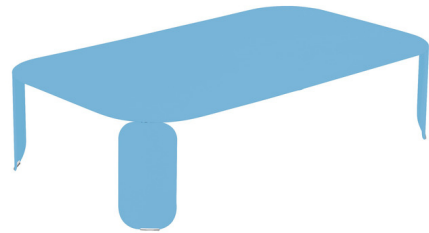

## Bebop Rectangle Coffee Table By Fermob

### Description

The rectangular Bebop table can function as a low table in the family room or on your patio. Available in two heights and all colors, the rectangular Bebop table adds a modern simplicity to your space. Aluminum table top, Steel base, Aluminum tube supporting cross-beam under the table top

### Specifications

COLOR	N/A
BODY FINISH	Maya Blue
WATTAGE	N/A
DIMMER	N/A
DIMENSIONS	47"W x 11.5"H x 28"D
BULB	N/A
COUNTRY OF ORIGIN	France

CLICK TO VIEW PRODUCT

Notes: