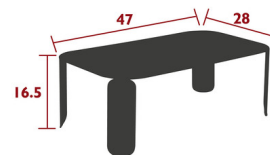

CLICK TO VIEW PRODUCT

Notes: