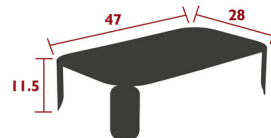

### Description

The rectangular Bebop table can function as a low table in the family room or on your patio. Available in two heights and all colors, the rectangular Bebop table adds a modern simplicity to your space. Aluminum table top, Steel base, Aluminum tube supporting cross-beam under the table top

### Specifications

COLOR	N/A
BODY FINISH	Maya Blue
WATTAGE	N/A
DIMMER	N/A
DIMENSIONS	47"W x 11.5"H x 28"D
BULB	N/A
COUNTRY OF ORIGIN	France

CLICK TO VIEW PRODUCT

Notes: