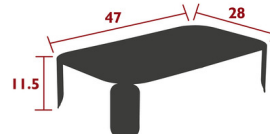

CLICK TO VIEW PRODUCT

Notes: