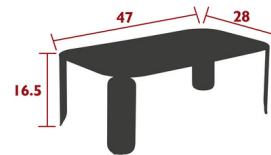

### Description

The rectangular Bebop table can function as a low table in the family room or on your patio. Available in two heights and all colors, the rectangular Bebop table adds a modern simplicity to your space. Aluminum table top, Steel base, Aluminum tube supporting cross-beam under the table top

### Specifications

COLOR	N/A
BODY FINISH	Maya Blue
WATTAGE	N/A
DIMMER	N/A
DIMENSIONS	47"W x 11.5"H x 28"D
BULB	N/A
COUNTRY OF ORIGIN	France

CLICK TO VIEW PRODUCT

Notes: