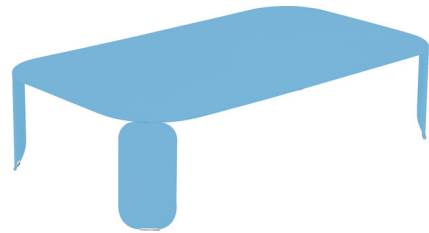

Lightology

lightology.com
866-954-4489
04-22-26

Project: _____

Company: _____

Location: _____ Fixture Type: _____

SPEC #: **FMB1417023**

Approved On: _____ Approved By: _____

Bebop Rectangle Coffee Table By Fermob

Description

The rectangular Bebop table can function as a low table in the family room or on your patio. Available in two heights and all colors, the rectangular Bebop table adds a modern simplicity to your space. Aluminum table top, Steel base, Aluminum tube supporting cross-beam under the table top

Specifications

| | |
|-------------------|----------------------|
| COLOR | N/A |
| BODY FINISH | Maya Blue |
| WATTAGE | N/A |
| DIMMER | N/A |
| DIMENSIONS | 47"W x 11.5"H x 28"D |
| BULB | N/A |
| COUNTRY OF ORIGIN | France |