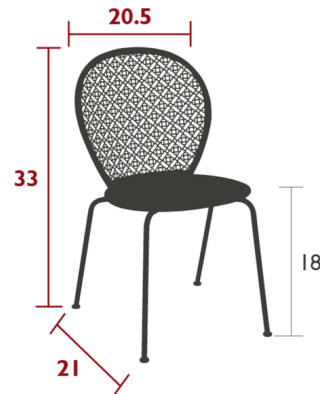

Lightology

lightology.com
866-954-4489
04-25-26

Project: _____

Company: _____

Location: _____ Fixture Type: _____

SPEC #: **FMB1417032**

Approved On: _____ Approved By: _____

Lorette Side Chair Set of 2 By Fermob

Description

The Lorette chair lends a special character and softness to outdoor spaces. With four slender, straight legs on flared feet to stand firmly on the ground; and rounded angles between the base and the seat, the modern piece is a nod to the furniture style of the 1950s. Its signature backrest, a carefully-crafted latticed pattern of flowers and rhombuses, adds a touch of femininity as found in the French countryside. The chairs are also practical, they are durable, stackable and easy to handle. Steel sheet seat, Perforated laser-cut steel sheet backrest, Steel tube base, Stacking : x 4 (Height - stacked : 37 in.)

Shown in candied orange

Specifications

COLOR	N/A
BODY FINISH	Candied Orange
WATTAGE	N/A
DIMMER	N/A
DIMENSIONS	20.5"W x 33"H x 21"D
BULB	N/A
COUNTRY OF ORIGIN	France

CLICK TO VIEW PRODUCT

Notes: