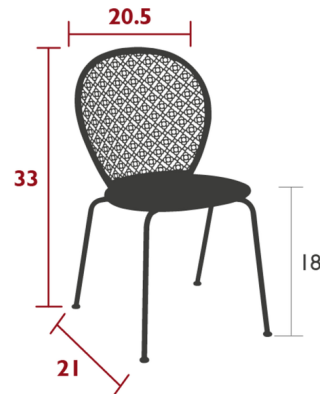

Lightology

lightology.com
866-954-4489
07-07-26

Project: _____

Company: _____

Location: _____ Fixture Type: _____

SPEC #: **FMB1417032**

Approved On: _____ Approved By: _____

Lorette Side Chair Set of 2

By Fermob

Description

The Lorette chair lends a special character and softness to outdoor spaces. With four slender, straight legs on flared feet to stand firmly on the ground; and rounded angles between the base and the seat, the modern piece is a nod to the furniture style of the 1950s. Its signature backrest, a carefully-crafted latticed pattern of flowers and rhombuses, adds a touch of femininity as found in the French countryside. The chairs are also practical, they are durable, stackable and easy to handle. Steel sheet seat, Perforated laser-cut steel sheet backrest, Steel tube base, Stacking : x 4 (Height - stacked : 37 in.)

Shown in candied orange

Specifications

COLOR	N/A
BODY FINISH	Candied Orange
WATTAGE	N/A
DIMMER	N/A
DIMENSIONS	20.5"W x 33"H x 21"D
BULB	N/A
COUNTRY OF ORIGIN	France

CLICK TO VIEW PRODUCT

Notes: