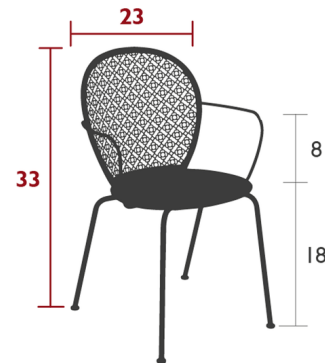

Lightology

lightology.com
866-954-4489
04-25-26

Project: _____

Company: _____

Location: _____ Fixture Type: _____

SPEC #: **FMB1417033**

Approved On: _____ Approved By: _____

Lorette Armchair Set of 2

By Fermob

Description

The Lorette Armchair lends a special character and softness to outdoor spaces. With four slender, straight legs on flared feet to stand firmly on the ground; and rounded angles between the base and the seat, the modern piece is a nod to the furniture style of the 1950s. Its signature backrest, a carefully-crafted latticed pattern of flowers and rhombuses, adds a touch of femininity as found in the French countryside. The chairs are also practical, they are durable, stackable and easy to handle. Steel sheet seat, Perforated laser-cut steel sheet backrest, Steel rod armrests, Steel tube base, Stacking capacity : x 4 (Height - stacked : 37 in.)

Shown in maya blue

Specifications

COLOR	N/A
BODY FINISH	Maya Blue
WATTAGE	N/A
DIMMER	N/A
DIMENSIONS	23"W x 33"H x 16.5"D
BULB	N/A
COUNTRY OF ORIGIN	France

CLICK TO VIEW PRODUCT

Notes: