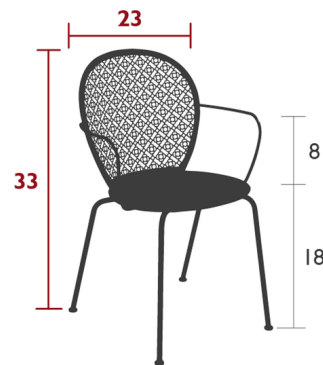

Lightology

lightology.com
866-954-4489
07-07-26

Project: _____

Company: _____

Location: _____ Fixture Type: _____

SPEC #: **FMB1417033**

Approved On: _____ Approved By: _____

Lorette Armchair Set of 2

By Fermob

Description

The Lorette Armchair lends a special character and softness to outdoor spaces. With four slender, straight legs on flared feet to stand firmly on the ground; and rounded angles between the base and the seat, the modern piece is a nod to the furniture style of the 1950s. Its signature backrest, a carefully-crafted latticed pattern of flowers and rhombuses, adds a touch of femininity as found in the French countryside. The chairs are also practical, they are durable, stackable and easy to handle. Steel sheet seat, Perforated laser-cut steel sheet backrest, Steel rod armrests, Steel tube base, Stacking capacity : x 4 (Height - stacked : 37 in.)

Shown in maya blue

Specifications

COLOR	N/A
BODY FINISH	Maya Blue
WATTAGE	N/A
DIMMER	N/A
DIMENSIONS	23"W x 33"H x 16.5"D
BULB	N/A
COUNTRY OF ORIGIN	France

CLICK TO VIEW PRODUCT

Notes: