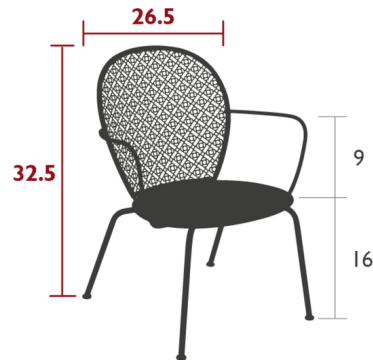

Lightology

lightology.com
866-954-4489
04-25-26

Project: _____

Company: _____

Location: _____ Fixture Type: _____

SPEC #: **FMB1417035**

Approved On: _____ Approved By: _____

Lorette Low Armchair Set of 2

By Fermob

Description

The Lorette chair lends a special character and softness to outdoor spaces. With four slender, straight legs on flared feet to stand firmly on the ground; and rounded angles between the base and the seat, the modern piece is a nod to the furniture style of the 1950s. Its signature backrest, a carefully-crafted latticed pattern of flowers and rhombuses, adds a touch of femininity as found in the French countryside. The chairs are also practical they are durable, stackable and easy to handle. Steel sheet seat, Perforated laser-cut steel sheet backrest, Steel rod armrests, Steel tube base

Shown in maya blue

Specifications

COLOR	N/A
BODY FINISH	Maya Blue
WATTAGE	N/A
DIMMER	N/A
DIMENSIONS	26.5"W x 32.5"H x 19"D
BULB	N/A
COUNTRY OF ORIGIN	France

CLICK TO VIEW PRODUCT

Notes: