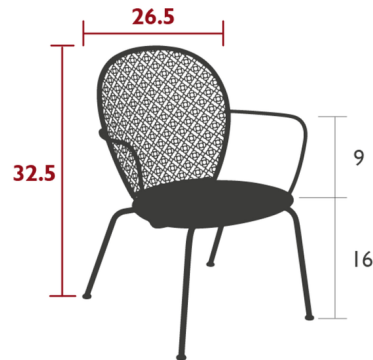

Lightology

lightology.com
866-954-4489
07-07-26

Project: _____

Company: _____

Location: _____ Fixture Type: _____

SPEC #: **FMB1417035**

Approved On: _____ Approved By: _____

Lorette Low Armchair Set of 2 By Fermob

Description

The Lorette chair lends a special character and softness to outdoor spaces. With four slender, straight legs on flared feet to stand firmly on the ground; and rounded angles between the base and the seat, the modern piece is a nod to the furniture style of the 1950s. Its signature backrest, a carefully-crafted latticed pattern of flowers and rhombuses, adds a touch of femininity as found in the French countryside. The chairs are also practical they are durable, stackable and easy to handle. Steel sheet seat, Perforated laser-cut steel sheet backrest, Steel rod armrests, Steel tube base

Shown in maya blue

Specifications

COLOR	N/A
BODY FINISH	Maya Blue
WATTAGE	N/A
DIMMER	N/A
DIMENSIONS	26.5"W x 32.5"H x 19"D
BULB	N/A
COUNTRY OF ORIGIN	France

CLICK TO VIEW PRODUCT

Notes: