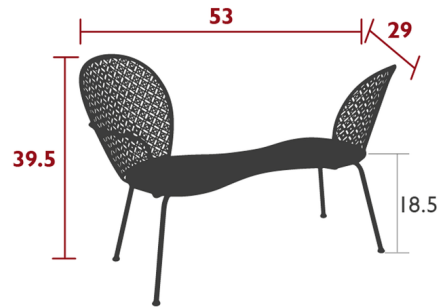

## Lorette Bench

By Fermob

### Description

The Lorette Conversation Bench, is inspired by Le Confident, a well-known classic style armchair with a double face-to-face seat that enables its users to communicate without turning around. A conversation bench that perfectly captures the collection's neo-romantic aesthetic and completes the collection. Steel sheet seat, Perforated laser-cut steel sheet backrest, Steel rod armrests, Steel tube base

### Specifications

COLOR	N/A
BODY FINISH	Candied Orange
WATTAGE	N/A
DIMMER	N/A
DIMENSIONS	52"W x 38"H x 29"D
BULB	N/A
COUNTRY OF ORIGIN	France

CLICK TO VIEW PRODUCT

Notes: