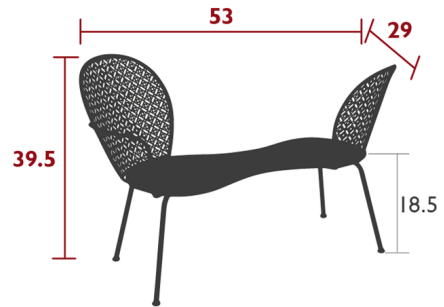

By Fermob

Description

The Lorette Conversation Bench, is inspired by Le Confident, a well-known classic style armchair with a double face-to-face seat that enables its users to communicate without turning around. A conversation bench that perfectly captures the collection's neo-romantic aesthetic and completes the collection. Steel sheet seat, Perforated laser-cut steel sheet backrest, Steel rod armrests, Steel tube base

Shown in candied orange

Specifications

COLOR	N/A
BODY FINISH	Candied Orange
WATTAGE	N/A
DIMMER	N/A
DIMENSIONS	52"W x 38"H x 29"D
BULB	N/A
COUNTRY OF ORIGIN	France

CLICK TO VIEW PRODUCT

Notes: