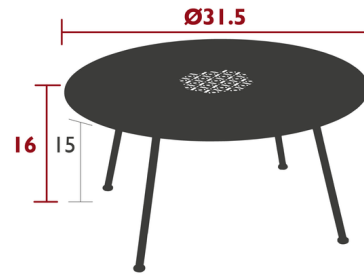

Lightology

lightology.com
866-954-4489
04-25-26

Project: _____

Company: _____

Location: _____ Fixture Type: _____

SPEC #: **FMB1417040**

Approved On: _____ Approved By: _____

Lorette Low Table By Fermob

Description

The Lorette Low Table is highly distinctive, embodying the Fermob spirit with a very strong graphic ambition and a mastery of metalwork that only Fermob possesses. The round, low table features a floral perforations in the center and is perfect to accompany the low armchair. Thanks to its design and polyester powder coating, this attractive low table is sturdy, UV- and weather-resistant, and generously proportioned. Perforated laser-cut steel sheet top, Steel tube base.

Shown in candied orange

Specifications

COLOR	N/A
BODY FINISH	Candied Orange
WATTAGE	N/A
DIMMER	N/A
DIMENSIONS	31.5"W x 16"H x 31.5"D
BULB	N/A
COUNTRY OF ORIGIN	France

CLICK TO VIEW PRODUCT

Notes: