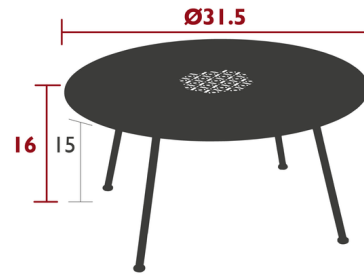

Lightology

lightology.com
866-954-4489
07-07-26

Project: _____

Company: _____

Location: _____ Fixture Type: _____

SPEC #: **FMB1417040**

Approved On: _____ Approved By: _____

Lorette Low Table By Fermob

Description

The Lorette Low Table is highly distinctive, embodying the Fermob spirit with a very strong graphic ambition and a mastery of metalwork that only Fermob possesses. The round, low table features a floral perforations in the center and is perfect to accompany the low armchair. Thanks to its design and polyester powder coating, this attractive low table is sturdy, UV- and weather-resistant, and generously proportioned. Perforated laser-cut steel sheet top, Steel tube base.

Shown in candied orange

Specifications

COLOR	N/A
BODY FINISH	Candied Orange
WATTAGE	N/A
DIMMER	N/A
DIMENSIONS	31.5"W x 16"H x 31.5"D
BULB	N/A
COUNTRY OF ORIGIN	France

CLICK TO VIEW PRODUCT

Notes: