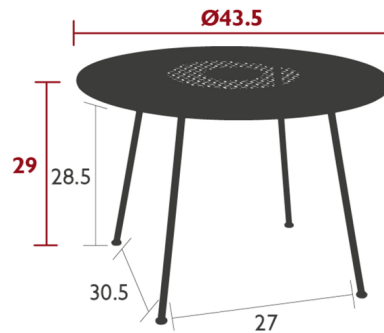

Lightology

lightology.com
866-954-4489
04-25-26

Project: _____

Company: _____

Location: _____ Fixture Type: _____

SPEC #: **FMB1417041**

Approved On: _____ Approved By: _____

Lorette Round Dining Table By Fermob

Description

The Lorette Round Dining Table is highly distinctive, embodying the Fermob spirit with a very strong graphic ambition and a mastery of metalwork that only Fermob possesses. For this round table, the interplay of patterns provides an elegant table runner for meals in the garden. Frederic Sofia has worked to perfection on the lines of this table to make it into a designer object. Classic or modern, or no doubt both at the same time. Steel frame, Perforated, laser-cut steel sheet table top, One-piece pads. Not recommended for use near salt air conditions and chlorinated pools.

Shown in maya blue

Specifications

| | |
|-------------------|------------------------|
| COLOR | N/A |
| BODY FINISH | Maya Blue |
| WATTAGE | N/A |
| DIMMER | N/A |
| DIMENSIONS | 43.5"W x 29"H x 43.5"D |
| BULB | N/A |
| COUNTRY OF ORIGIN | France |