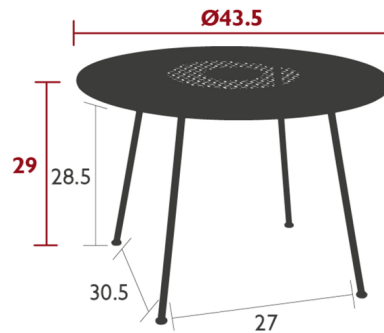

## Lorette Round Dining Table By Fermob

### Description

The Lorette Round Dining Table is highly distinctive, embodying the Fermob spirit with a very strong graphic ambition and a mastery of metalwork that only Fermob possesses. For this round table, the interplay of patterns provides an elegant table runner for meals in the garden. Frederic Sofia has worked to perfection on the lines of this table to make it into a designer object. Classic or modern, or no doubt both at the same time. Steel frame, Perforated, laser-cut steel sheet table top, One-piece pads. Not recommended for use near salt air conditions and chlorinated pools.

### Specifications

|                   |                        |
|-------------------|------------------------|
| COLOR             | N/A                    |
| BODY FINISH       | Maya Blue              |
| WATTAGE           | N/A                    |
| DIMMER            | N/A                    |
| DIMENSIONS        | 43.5"W x 29"H x 43.5"D |
| BULB              | N/A                    |
| COUNTRY OF ORIGIN | France                 |